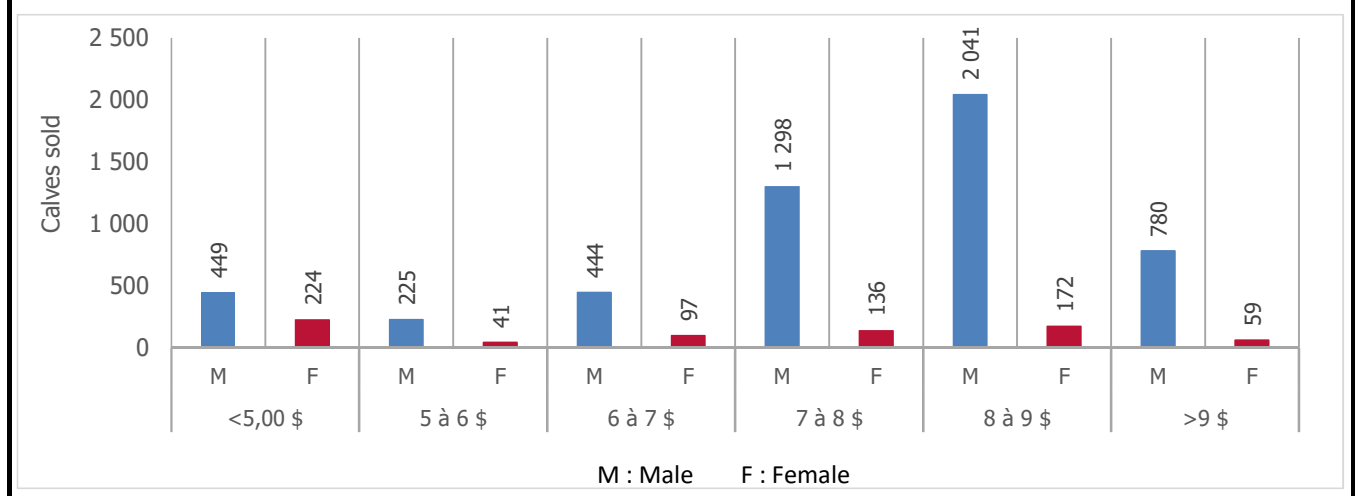

Calves marketed at Quebec live animal auctions

Holstein, other dairy breeds and crossbred dairy-beef calves

	Weights	Male		Female		Total male-female	
		Head	\$/lb	Head	\$/lb	Head	\$/lb
Holstein	< 90 lb	411	5,69 \$	130	5,16 \$	541	5,56 \$
	90-120 lb	3 491	7,97 \$	361	7,47 \$	3 852	7,93 \$
	120-140 lb	1 063	7,56 \$	89	6,87 \$	1 152	7,50 \$
	> 140 lb	272	5,41 \$	149	2,60 \$	421	4,42 \$
	Total	5 237	7,58 \$	729	5,99 \$	5 966	7,38 \$
Other dairy breeds		141	5,29 \$	54	5,54 \$	195	5,36 \$
Crossbreeds dairy-beef		5 043	12,01 \$	4 056	9,59 \$	9 099	10,93 \$
TOTAL		10 421	9,69 \$	4 839	9,00 \$	15 260	9,47 \$

Holstein calves sold by price range in \$/lb (all weights and all categories)

Holstein calves - Good males (90-120 lb) - Daily average prices in \$/lb