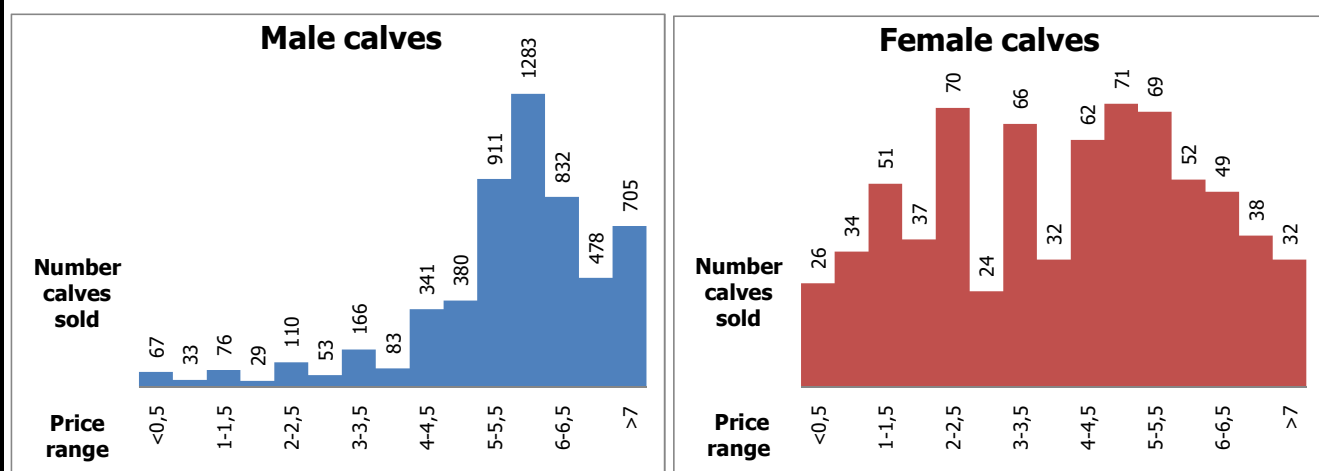

Calves marketed at Quebec live animal auctions

Holstein, other dairy breeds and crossbred dairy-beef calves

	Weights	Male		Female		Total male-female	
		Head	\$/lb	Head	\$/lb	Head	\$/lb
Holstein	< 90 lb	520	4,30 \$	143	2,94 \$	663	4,00 \$
	90-120 lb	3 964	5,69 \$	375	4,84 \$	4 339	5,62 \$
	120-140 lb	896	5,54 \$	55	4,20 \$	951	5,46 \$
	> 140 lb	167	3,74 \$	140	1,80 \$	307	2,86 \$
	Total	5 547	5,48 \$	713	3,81 \$	6 260	5,29 \$
Other dairy breeds		227	3,89 \$	139	4,75 \$	366	4,22 \$
Crossbreeds dairy-beef		5 355	10,82 \$	4 301	8,14 \$	9 656	9,63 \$
TOTAL		11 129	8,01 \$	5 153	7,45 \$	16 282	7,84 \$

Holstein calves sold by price range in \$/lb (all weights and all categories)

Holstein calves - Good males (90-120 lb) - Daily average prices in \$/lb