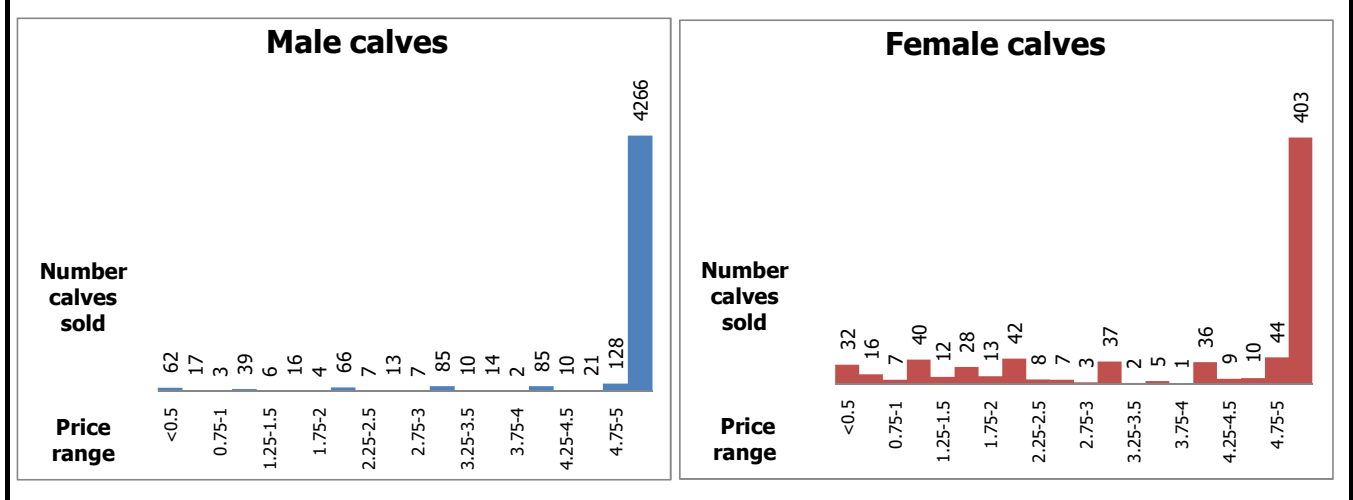

Calves marketed at Quebec live animal auctions

Holstein, other dairy breeds and crossbred dairy-beef calves

| | Weights | Male | | Female | | Total male-female | |
|-------------------------------|--------------|--------------|-----------------|--------------|----------------|-------------------|----------------|
| | | Head | \$/lb | Head | \$/lb | Head | \$/lb |
| Holstein | < 90 lb | 347 | 4,94 \$ | 134 | 3,24 \$ | 481 | 4,46 \$ |
| | 90-120 lb | 3 483 | 7,31 \$ | 399 | 6,25 \$ | 3 882 | 7,21 \$ |
| | 120-140 lb | 854 | 7,05 \$ | 89 | 5,67 \$ | 943 | 6,92 \$ |
| | > 140 lb | 177 | 5,07 \$ | 133 | 2,12 \$ | 310 | 3,80 \$ |
| | Total | 4 861 | 7,02 \$ | 755 | 4,92 \$ | 5 616 | 6,74 \$ |
| Other dairy breeds | | 141 | 4,05 \$ | 63 | 3,74 \$ | 204 | 3,96 \$ |
| Crossbreeds dairy-beef | | 4 121 | 10,55 \$ | 3 295 | 8,90 \$ | 7 416 | 9,82 \$ |
| TOTAL | | 9 123 | 8,57 \$ | 4 113 | 8,09 \$ | 13 236 | 8,42 \$ |

Holstein calves sold by price range (all weights and all categories)

Holstein calves - Good males (90-120 lb) - Daily average prices