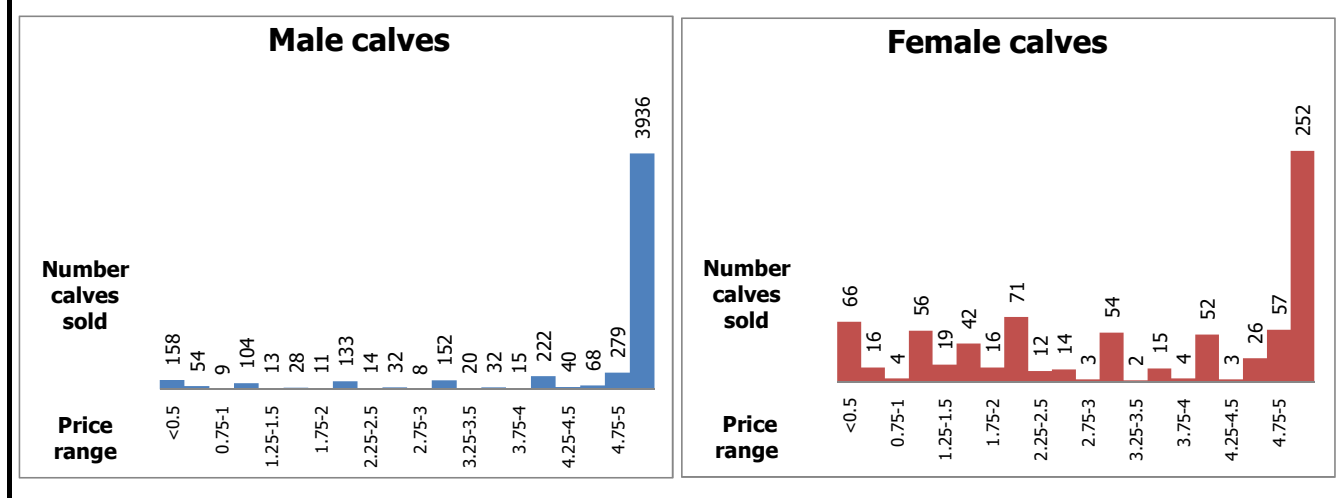

Calves marketed at Quebec live animal auctions

Holstein, other dairy breeds and crossbred dairy-beef calves

	Weights	Male		Female		Total male-female	
		Head	\$/lb	Head	\$/lb	Head	\$/lb
Holstein	< 90 lb	485	3,52 \$	135	2,35 \$	620	3,27 \$
	90-120 lb	3 824	5,97 \$	402	4,66 \$	4 226	5,84 \$
	120-140 lb	841	5,91 \$	66	4,78 \$	907	5,83 \$
	> 140 lb	178	3,92 \$	181	2,00 \$	359	2,95 \$
	Total	5 328	5,67 \$	784	3,66 \$	6 112	5,41 \$
Other dairy breeds		166	3,69 \$	94	3,57 \$	260	3,65 \$
Crossbreeds dairy-beef		4 876	9,55 \$	3 801	7,25 \$	8 677	8,55 \$
TOTAL		10 370	7,46 \$	4 679	6,58 \$	15 049	7,19 \$

Holstein calves sold by price range (all weights and all categories)

Holstein calves - Good males (90-120 lb) - Daily average prices