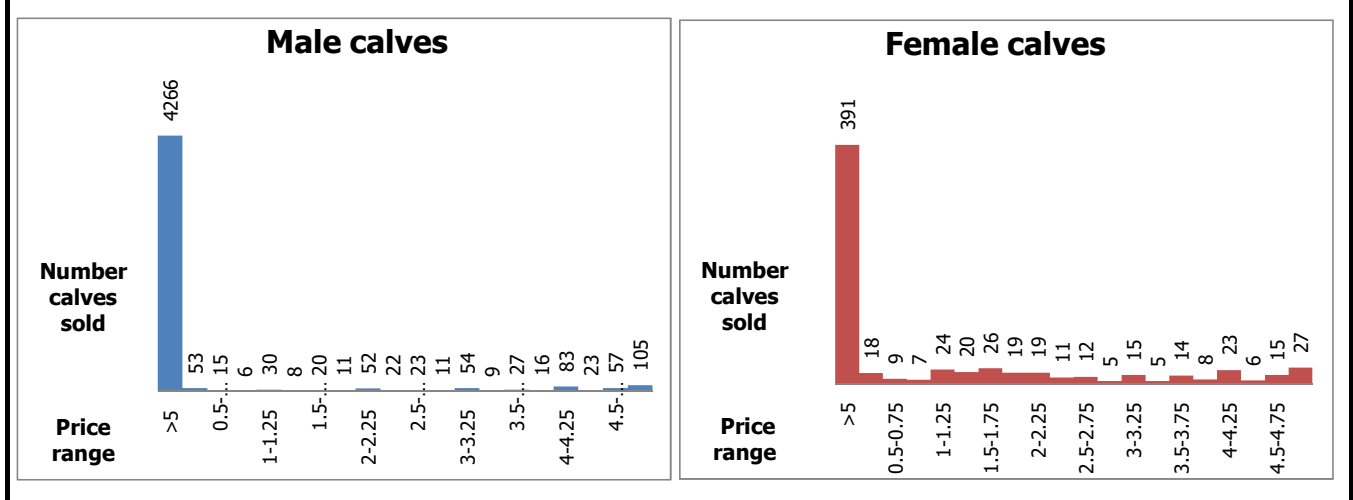

Calves marketed at Quebec live animal auctions

Holstein, other dairy breeds and crossbred dairy-beef calves

	Weights	Male		Female		Total male-female	
		Head	$/lb	Head	$/lb	Head	$/lb
Holstein	< 90 lb	357	4.82 $	108	4.29 $	465	4.70 $
	90-120 lb	3 443	6.90 $	356	6.23 $	3 799	6.84 $
	120-140 lb	883	6.53 $	60	5.89 $	943	6.49 $
	> 140 lb	208	4.30 $	150	2.26 $	358	3.45 $
	Total	4 891	6.57 $	674	5.01 $	5 565	6.38 $
Other dairy breeds		117	3.81 $	48	4.11 $	165	3.89 $
Crossbreeds dairy-beef		3 866	10.43 $	3 219	9.15 $	7 085	9.85 $
TOTAL		8 874	8.22 $	3 941	8.38 $	12 815	8.27 $

Holstein calves sold by price range (all weights and all categories)