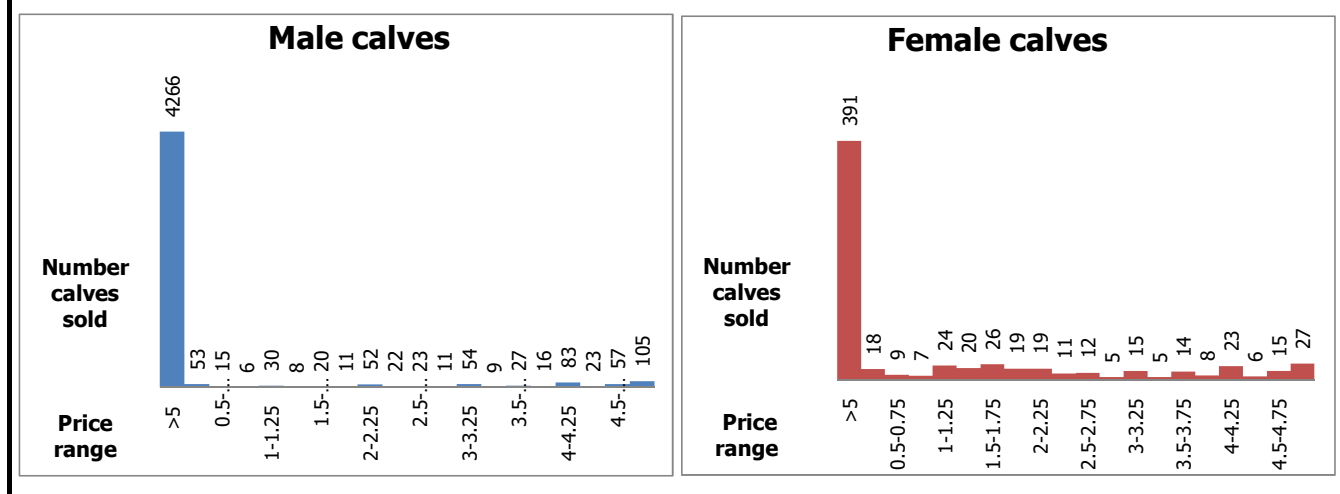

Calves marketed at Quebec live animal auctions

Holstein, other dairy breeds and crossbred dairy-beef calves

	Weights	Male		Female		Total male-female	
		Head	$/lb	Head	$/lb	Head	$/lb
Holstein	< 90 lb	371	6.70 $	125	5.69 $	496	6.45 $
	90-120 lb	3 743	8.54 $	441	7.92 $	4 184	8.47 $
	120-140 lb	1 009	7.82 $	86	6.75 $	1 095	7.73 $
	> 140 lb	247	5.01 $	169	2.63 $	416	4.04 $
	Total	5 370	8.11 $	821	6.37 $	6 191	7.88 $
Other dairy breeds		123	5.08 $	54	5.14 $	177	5.10 $
Crossbreeds dairy-beef		4 460	10.55 $	3 579	9.48 $	8 039	10.08 $
TOTAL		9 953	9.17 $	4 454	8.86 $	14 407	9.07 $

Holstein calves sold by price range (all weights and all categories)