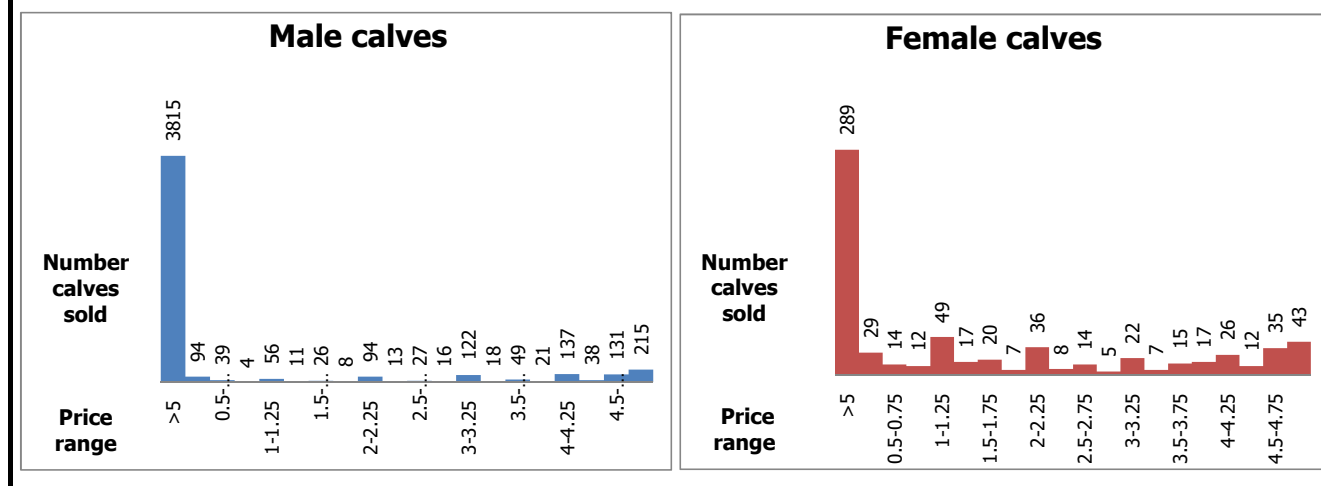

Calves marketed at Quebec live animal auctions

Holstein, other dairy breeds and crossbreed dairy-beef calves

	Weights	Male		Female		Total male-female	
		Head	\$/lb	Head	\$/lb	Head	\$/lb
Holstein	< 90 lb	369	3.79 \$	98	3.10 \$	467	3.65 \$
	90-120 lb	3 463	5.90 \$	357	5.26 \$	3 820	5.84 \$
	120-140 lb	942	5.79 \$	77	4.57 \$	1 019	5.70 \$
	> 140 lb	160	3.99 \$	145	1.78 \$	305	2.94 \$
	Total	4 934	5.66 \$	677	4.12 \$	5 611	5.48 \$
Other dairy breeds		108	2.84 \$	45	2.46 \$	153	2.73 \$
Crossbreeds dairy-beef		4 049	9.09 \$	3 299	7.63 \$	7 348	8.44 \$
TOTAL		9 091	7.16 \$	4 021	6.98 \$	13 112	7.10 \$

Holstein calves sold by price range (all weights and all categories)

Holstein calves - Good males (90-120 lb) - Daily average price