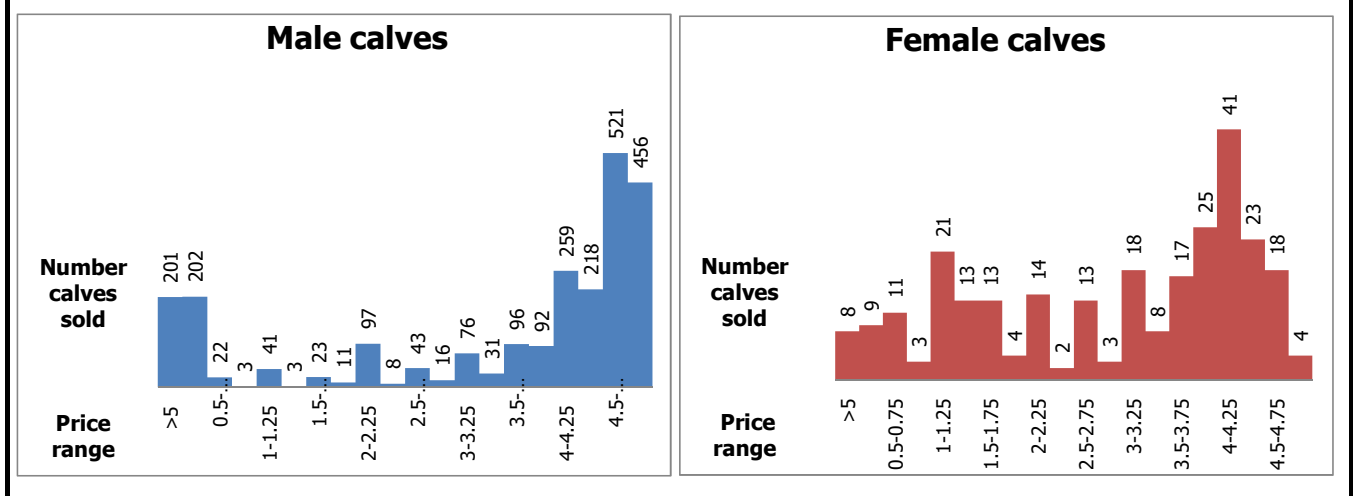

Calves marketed at Quebec live animal auctions

Holstein, other dairy breeds and crossbred dairy-beef calves

	Weights	Male		Female		Total male-female	
		Head	$/lb	Head	$/lb	Head	$/lb
Holstein	< 90 lb	447	2.62 $	146	2.14 $	593	2.50 $
	90-120 lb	4 545	4.42 $	439	3.71 $	4 984	4.36 $
	120-140 lb	1 334	4.49 $	114	3.63 $	1 448	4.43 $
	> 140 lb	328	3.27 $	225	1.48 $	553	2.54 $
	Total	6 654	4.26 $	924	2.91 $	7 578	4.09 $
Other dairy breeds		121	2.00 $	47	2.53 $	168	2.15 $
Crossbreeds dairy-beef		5 000	7.37 $	4 281	6.02 $	9 281	6.75 $
TOTAL		11 775	5.56 $	5 252	5.44 $	17 027	5.52 $

Holstein calves sold by price range (all weights and all categories)