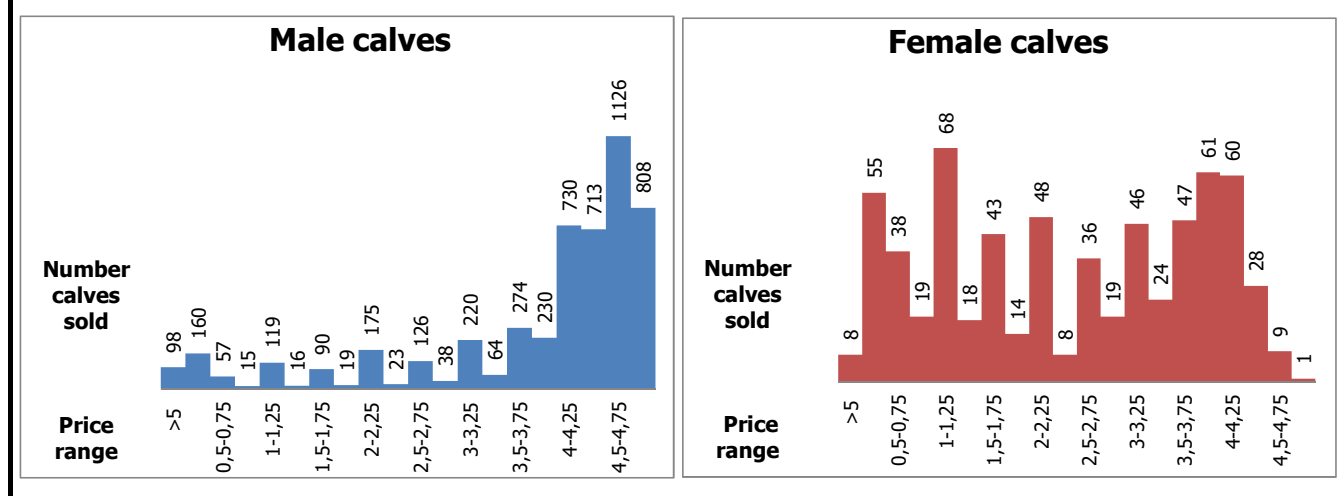

Calves marketed at Quebec live animal auctions

Holstein, other dairy breeds and crossbred dairy-beef calves

	Weights	Male		Female		Total male-female	
		Head	\$/lb	Head	\$/lb	Head	\$/lb
Holstein	< 90 lb	362	2.08 \$	102	1.47 \$	464	1.94 \$
	90-120 lb	3 551	4.01 \$	341	3.12 \$	3 892	3.93 \$
	120-140 lb	969	4.19 \$	60	3.06 \$	1 029	4.12 \$
	> 140 lb	219	2.80 \$	147	1.27 \$	366	2.18 \$
	Total	5 101	3.86 \$	650	2.43 \$	5 751	3.70 \$
Other dairy breeds		112	2.20 \$	40	1.77 \$	152	2.09 \$
Crossbreeds dairy-beef		3 845	6.60 \$	3 093	5.22 \$	6 938	5.98 \$
TOTAL		9 058	5.00 \$	3 783	4.70 \$	12 841	4.91 \$

Holstein calves sold by price range (all weights and all categories)

Holstein calves - Good males (90-120 lb) - Daily average price