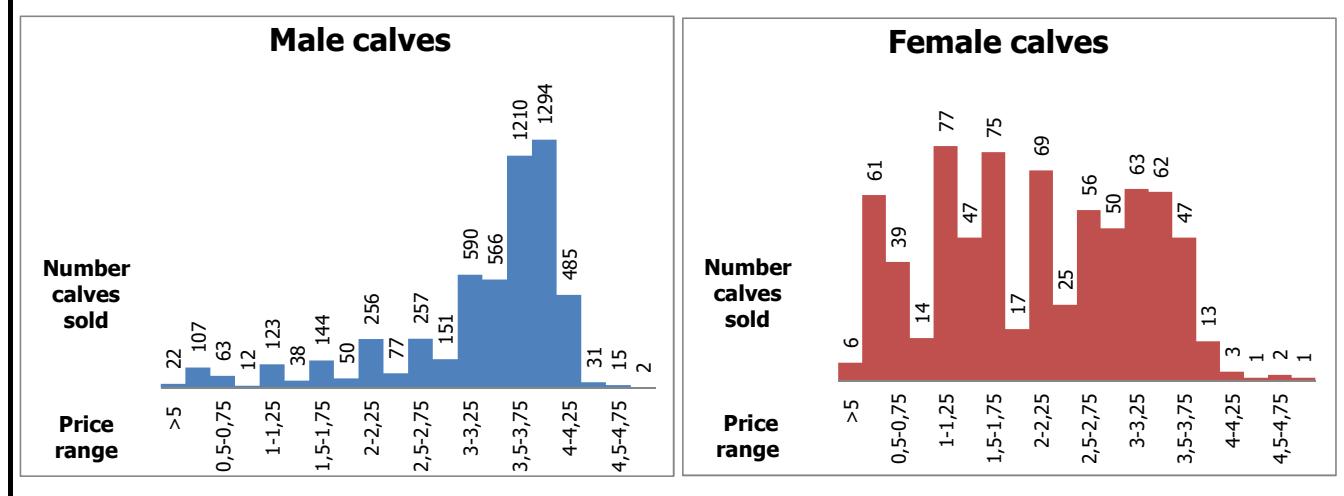

Calves marketed at Quebec live animal auctions

Holstein, other dairy breeds and crossbred dairy-beef calves

	Weights	Male		Female		Total male-female	
		Head	\$/lb	Head	\$/lb	Head	\$/lb
Holstein	< 90 lb	451	2.27 \$	143	1.41 \$	594	2.07 \$
	90-120 lb	3 865	3.36 \$	353	2.58 \$	4 218	3.30 \$
	120-140 lb	914	3.38 \$	69	2.59 \$	983	3.32 \$
	> 140 lb	263	2.37 \$	163	1.37 \$	426	1.99 \$
	Total	5 493	3.23 \$	728	2.08 \$	6 221	3.09 \$
Other dairy breeds		131	1.81 \$	44	2.09 \$	175	1.88 \$
Crossbreeds dairy-beef		4 169	6.69 \$	3 502	5.59 \$	7 671	6.19 \$
TOTAL		9 793	4.68 \$	4 274	4.96 \$	14 067	4.77 \$

Holstein calves sold by price range (all weights and all categories)

Holstein calves - Good males (90-120 lb) - Daily average price