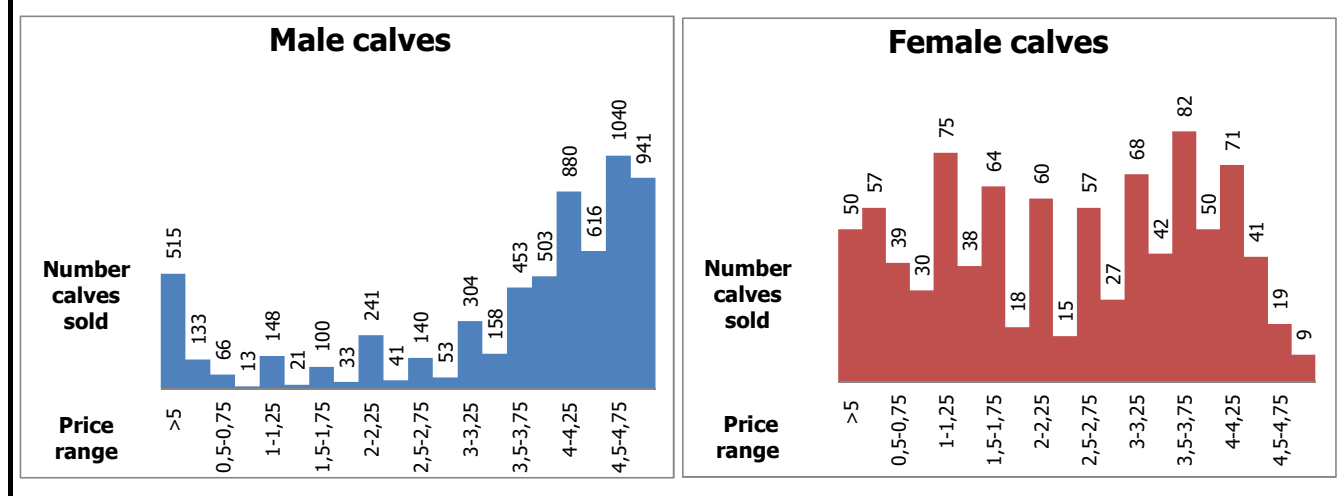

Calves marketed at Quebec live animal auctions

Holstein, other dairy breeds and crossbred dairy-beef calves

	Weights	Male		Female		Total male-female	
		Head	\$/lb	Head	\$/lb	Head	\$/lb
Holstein	< 90 lb	544	2.69 \$	149	1.58 \$	693	2.45 \$
	90-120 lb	4 520	4.09 \$	475	3.44 \$	4 995	4.03 \$
	120-140 lb	1 087	4.15 \$	96	3.38 \$	1 183	4.09 \$
	> 140 lb	248	2.67 \$	192	1.41 \$	440	2.12 \$
	Total	6 399	3.93 \$	912	2.70 \$	7 311	3.77 \$
Other dairy breeds		167	2.18 \$	60	2.28 \$	227	2.20 \$
Crossbreeds dairy-beef		4 688	8.00 \$	4 045	6.76 \$	8 733	7.43 \$
TOTAL		11 254	5.60 \$	5 017	5.97 \$	16 271	5.71 \$

Holstein calves sold by price range (all weights and all categories)

Holstein calves - Good males (90-120 lb) - Daily average price