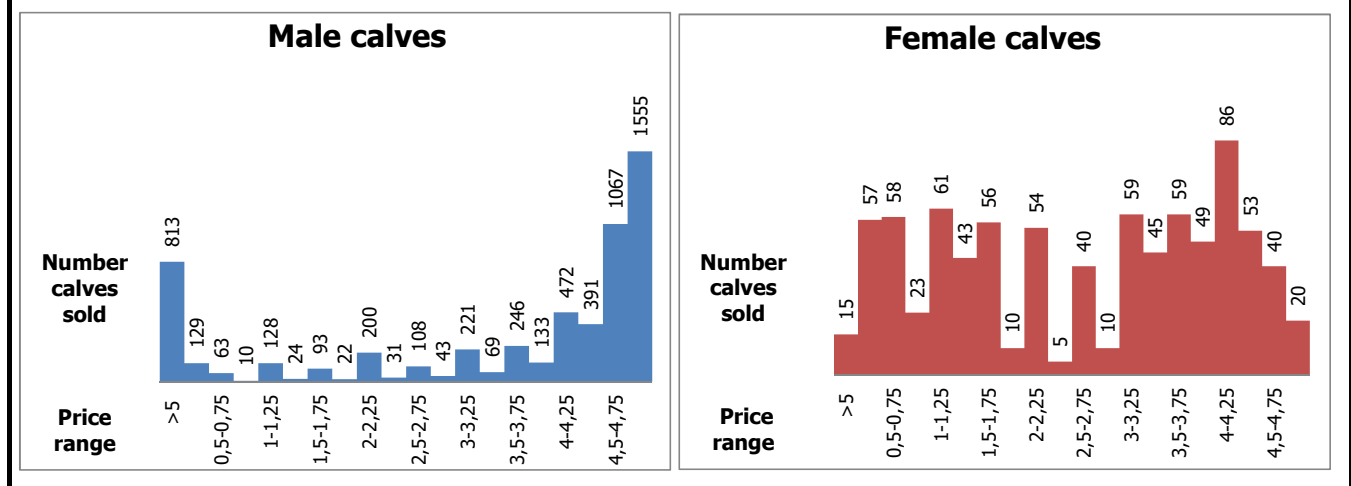

Calves marketed at Quebec live animal auctions

Holstein, other dairy breeds and crossbred dairy-beef calves

	Weights	Male		Female		Total male-female	
		Head	\$/lb	Head	\$/lb	Head	\$/lb
Holstein	< 90 lb	487	2.70 \$	134	2.02 \$	621	2.55 \$
	90-120 lb	4 112	4.32 \$	419	3.30 \$	4 531	4.23 \$
	120-140 lb	999	4.31 \$	90	3.49 \$	1 089	4.24 \$
	> 140 lb	220	2.90 \$	200	1.32 \$	420	2.15 \$
	Total	5 818	4.13 \$	843	2.65 \$	6 661	3.94 \$
Other dairy breeds		152	2.09 \$	41	2.26 \$	193	2.13 \$
Crossbreeds dairy-beef		4 391	7.29 \$	3 736	5.85 \$	8 127	6.63 \$
TOTAL		10 361	5.44 \$	4 620	5.23 \$	14 981	5.37 \$

Holstein calves sold by price range (all weights and all categories)

Holstein calves - Good males (90-120 lb) - Daily average price