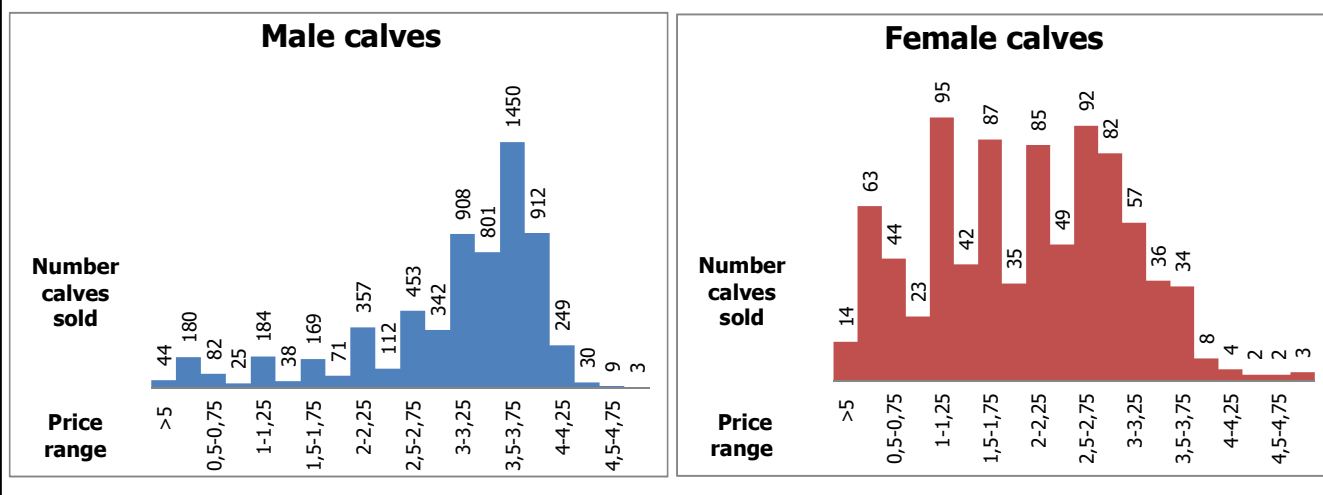

Calves marketed at Quebec live animal auctions

Holstein, other dairy breeds and crossbred dairy-beef calves

	Weights	Male		Female		Total male-female	
		Head	\$/lb	Head	\$/lb	Head	\$/lb
Holstein	< 90 lb	499	2,06 \$	142	1,25 \$	641	1,88 \$
	90-120 lb	4 460	3,16 \$	448	2,54 \$	4 908	3,10 \$
	120-140 lb	1 191	3,21 \$	80	2,46 \$	1 271	3,17 \$
	> 140 lb	269	2,38 \$	187	1,35 \$	456	1,96 \$
	Total	6 419	3,05 \$	857	2,06 \$	7 276	2,93 \$
Other dairy breeds		93	1,84 \$	28	2,09 \$	121	1,90 \$
Crossbreeds dairy-beef		4 416	6,11 \$	3 714	5,13 \$	8 130	5,66 \$
TOTAL		10 928	4,28 \$	4 599	4,54 \$	15 527	4,35 \$

Holstein calves sold by price range (all weights and all categories)

Holstein calves - Good males (90-120 lb) - Daily average price