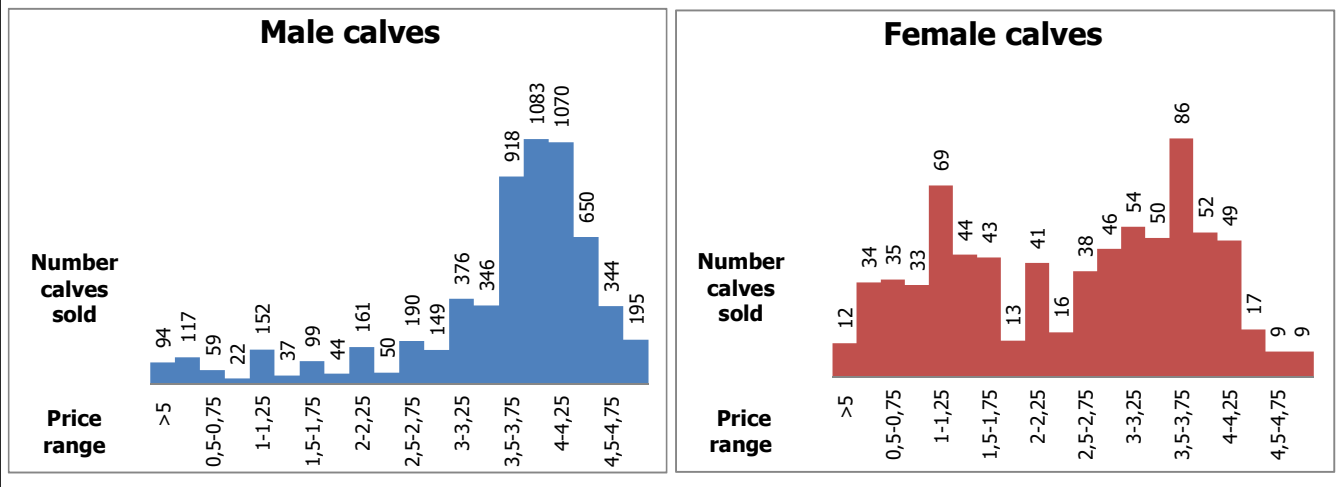

Calves marketed at Quebec live animal auctions

Holstein, other dairy breeds and crossbred dairy-beef calves

	Weights	Male		Female		Total male-female	
		Head	\$/lb	Head	\$/lb	Head	\$/lb
Holstein	< 90 lb	422	2,38 \$	108	2,05 \$	530	2,31 \$
	90-120 lb	4 203	3,69 \$	355	3,21 \$	4 558	3,65 \$
	120-140 lb	1 233	3,73 \$	83	3,45 \$	1 316	3,72 \$
	> 140 lb	298	2,55 \$	204	1,24 \$	502	2,02 \$
	Total	6 156	3,56 \$	750	2,54 \$	6 906	3,44 \$
Other dairy breeds		87	1,96 \$	26	1,78 \$	113	1,92 \$
Crossbreeds dairy-beef		4 206	6,29 \$	3 506	5,05 \$	7 712	5,73 \$
TOTAL		10 449	4,64 \$	4 282	4,59 \$	14 731	4,63 \$

Holstein calves sold by price range (all weights and all categories)

Holstein calves - Good males (90-120 lb) - Daily average price