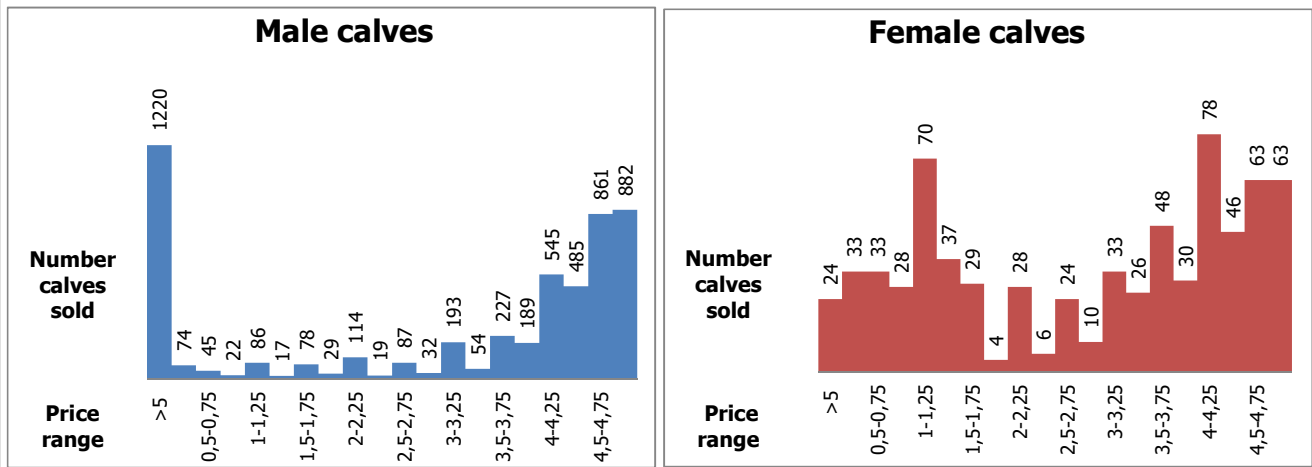

Calves marketed at Quebec live animal auctions

Holstein, other dairy breeds and crossbreed dairy-beef calves

	Weights	Male		Female		Total male-female	
		Head	\$/lb	Head	\$/lb	Head	\$/lb
Holstein	< 90 lb	352	2,89 \$	99	2,28 \$	451	2,75 \$
	90-120 lb	3 585	4,50 \$	335	3,99 \$	3 920	4,46 \$
	120-140 lb	1 053	4,31 \$	69	3,84 \$	1 122	4,28 \$
	> 140 lb	269	2,80 \$	210	1,36 \$	479	2,17 \$
	Total	5 259	4,27 \$	713	2,96 \$	5 972	4,11 \$
Other dairy breeds		83	1,90 \$	24	3,43 \$	107	2,24 \$
Crossbreeds dairy-beef		3 732	7,20 \$	3 075	5,91 \$	6 807	6,62 \$
TOTAL		9 074	5,45 \$	3 812	5,34 \$	12 886	5,42 \$

Holstein calves sold by price range (all weights and all categories)

Holstein calves - Good males (90-120 lb) - Daily average price