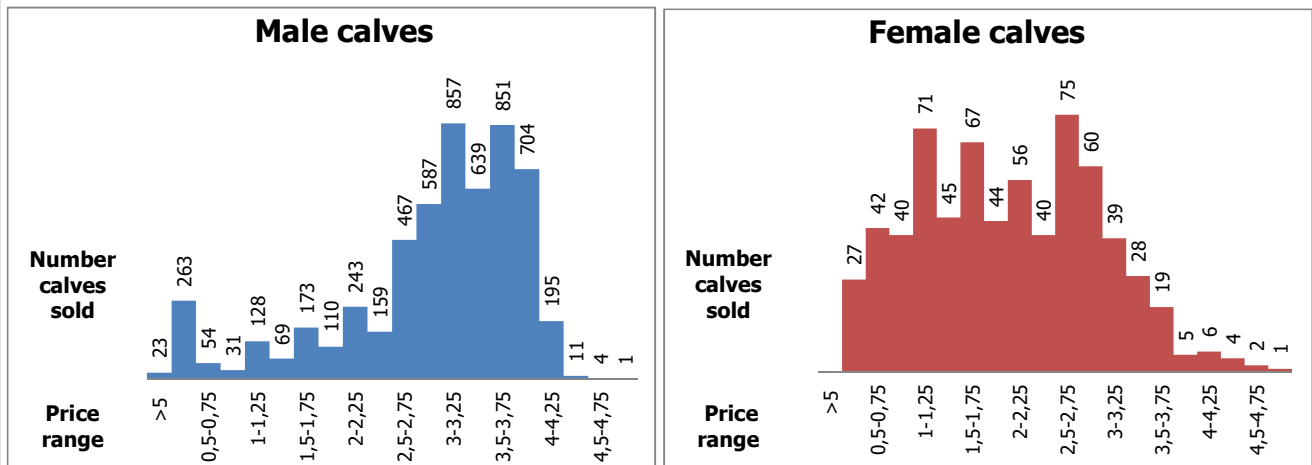

Calves marketed at Quebec live animal auctions

Holstein, other dairy breeds and crossbred dairy-beef calves

	Weights	Male		Female		Total male-female	
		Head	\$/lb	Head	\$/lb	Head	\$/lb
Holstein	< 90 lb	483	1,19 \$	68	1,55 \$	551	1,23 \$
	90-120 lb	3 705	3,10 \$	332	2,43 \$	4 037	3,04 \$
	120-140 lb	1 096	3,13 \$	64	2,61 \$	1 160	3,10 \$
	> 140 lb	285	2,18 \$	207	1,19 \$	492	1,76 \$
	Total	5 569	2,89 \$	671	1,98 \$	6 240	2,79 \$
Other dairy breeds		55	1,44 \$	32	1,32 \$	87	1,39 \$
Crossbreeds dairy-beef		3 584	5,55 \$	2 983	3,81 \$	6 567	4,76 \$
TOTAL		9 208	3,92 \$	3 686	3,46 \$	12 894	3,78 \$

Holstein calves sold by price range (all weights and all categories)

Holstein calves - Good males (90-120 lb) - Daily average price