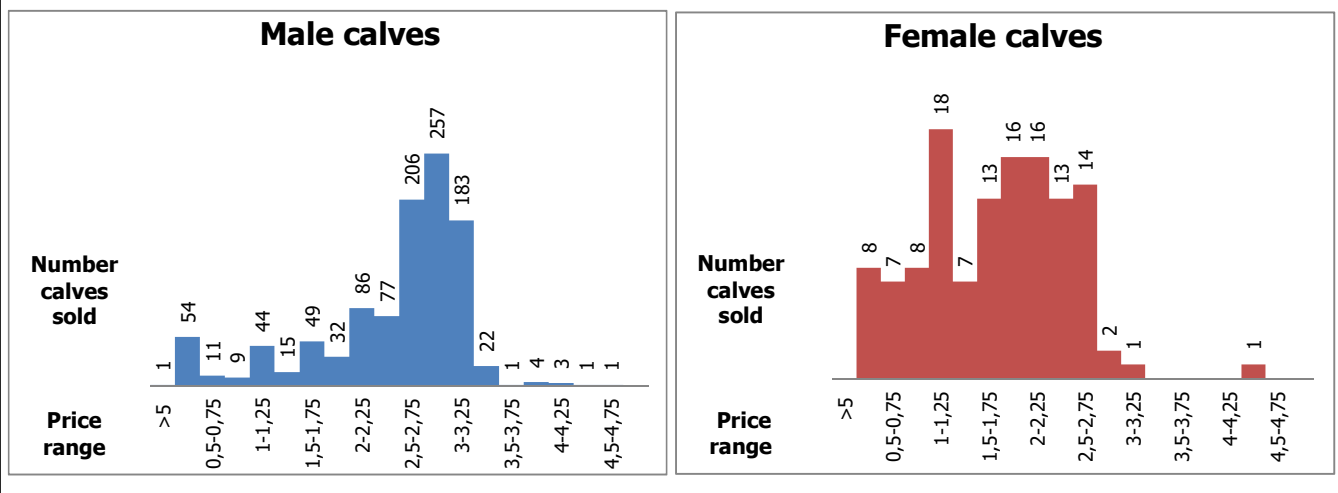

Calves marketed at Quebec live animal auctions

Holstein, other dairy breeds and crossbred dairy-beef calves

	Weights	Male		Female		Total male-female	
		Head	\$/lb	Head	\$/lb	Head	\$/lb
Holstein	< 90 lb	319	0,97 \$	68	0,79 \$	387	0,93 \$
	90-120 lb	3 123	1,96 \$	269	1,53 \$	3 392	1,93 \$
	120-140 lb	915	2,12 \$	78	1,59 \$	993	2,08 \$
	> 140 lb	220	1,69 \$	212	0,96 \$	432	1,33 \$
	Total	4 577	1,91 \$	627	1,26 \$	5 204	1,83 \$
Other dairy breeds		62	0,98 \$	26	1,03 \$	88	1,00 \$
Crossbreeds dairy-beef		3 129	3,96 \$	2 572	2,87 \$	5 701	3,47 \$
TOTAL		7 768	2,73 \$	3 225	2,54 \$	10 993	2,68 \$

Holstein calves sold by price range (all weights and all categories)

Holstein calves - Good males (90-120 lb) - Daily average price