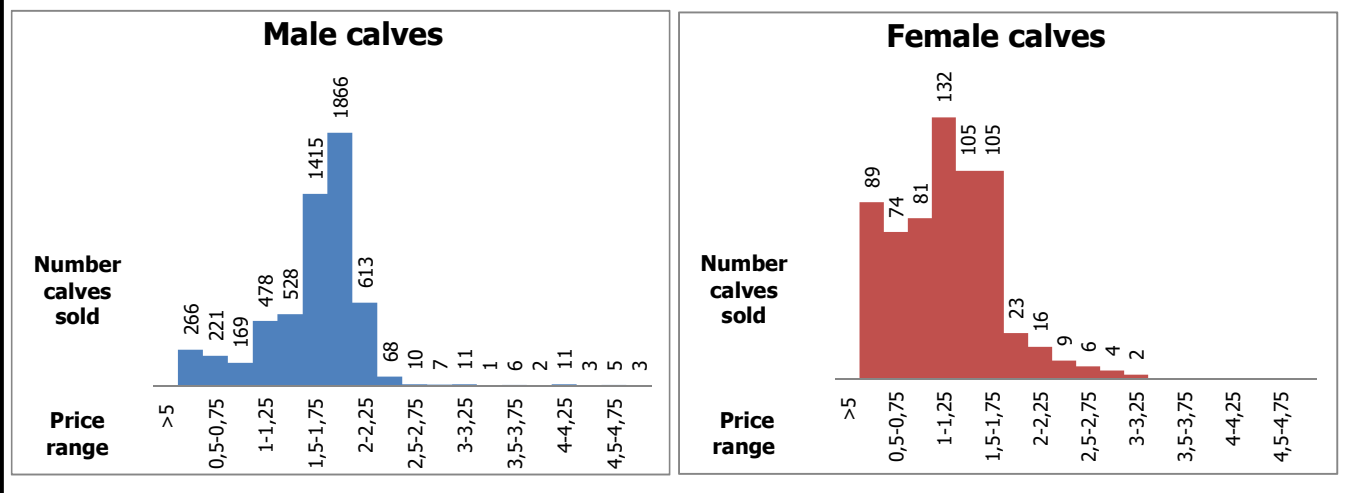

Calves marketed at Quebec live animal auctions

Holstein, other dairy breeds and crossbred dairy-beef calves

	Weights	Male		Female		Total male-female	
		Head	\$/lb	Head	\$/lb	Head	\$/lb
Holstein	< 90 lb	310	0,84 \$	75	0,61 \$	385	0,80 \$
	90-120 lb	3 905	1,59 \$	335	1,24 \$	4 240	1,56 \$
	120-140 lb	1 150	1,72 \$	68	1,40 \$	1 218	1,70 \$
	> 140 lb	318	1,41 \$	168	0,97 \$	486	1,25 \$
	Total	5 683	1,56 \$	646	1,11 \$	6 329	1,52 \$
Other dairy breeds		102	0,90 \$	27	1,01 \$	129	0,93 \$
Crossbreeds dairy-beef		4 164	3,44 \$	3 355	2,25 \$	7 519	2,91 \$
TOTAL		9 949	2,34 \$	4 028	2,06 \$	13 977	2,26 \$

Holstein calves sold by price range (all weights and all categories)

Holstein calves - Good males (90-120 lb) - Daily average price