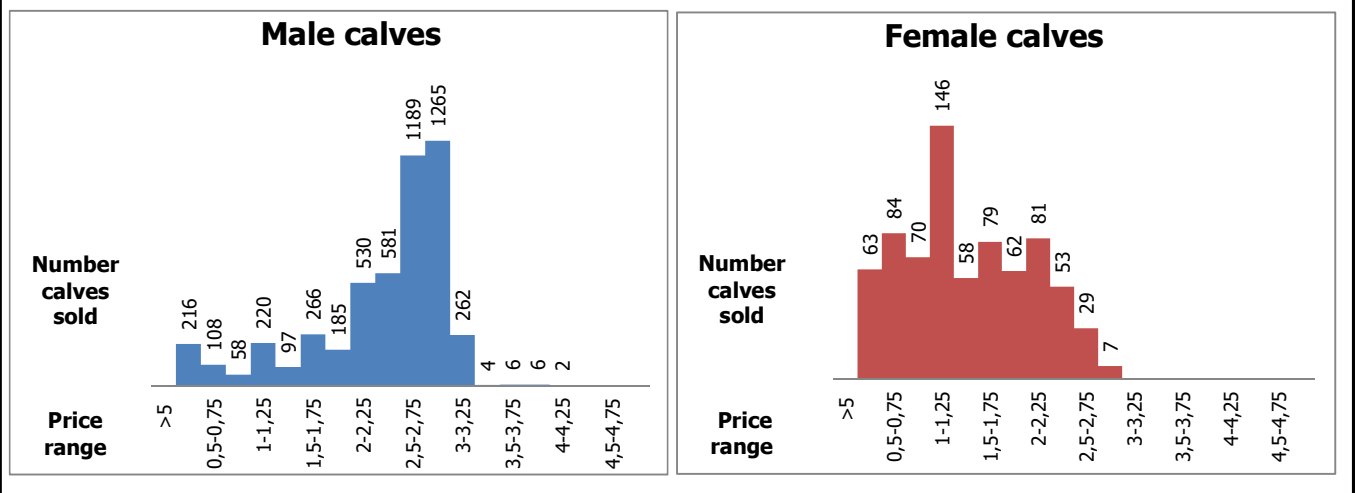

Calves marketed at Quebec live animal auctions

Holstein, other dairy breeds and crossbreed dairy-beef calves

	Weights	Male		Female		Total male-female	
		Head	\$/lb	Head	\$/lb	Head	\$/lb
Holstein	< 90 lb	311	1,09 \$	86	0,82 \$	397	1,04 \$
	90-120 lb	3 400	2,36 \$	359	1,57 \$	3 759	2,28 \$
	120-140 lb	999	2,43 \$	77	1,82 \$	1 076	2,39 \$
	> 140 lb	285	1,73 \$	210	1,03 \$	495	1,43 \$
	Total	4 995	2,26 \$	732	1,35 \$	5 727	2,14 \$
Other dairy breeds		81	1,14 \$	32	0,97 \$	113	1,09 \$
Crossbreeds dairy-beef		2 742	3,27 \$	2 190	2,63 \$	4 932	2,98 \$
TOTAL		7 818	2,60 \$	2 954	2,29 \$	10 772	2,52 \$

Holstein calves sold by price range (all weights and all categories)

Holstein calves - Good males (90-120 lb) - Daily average price