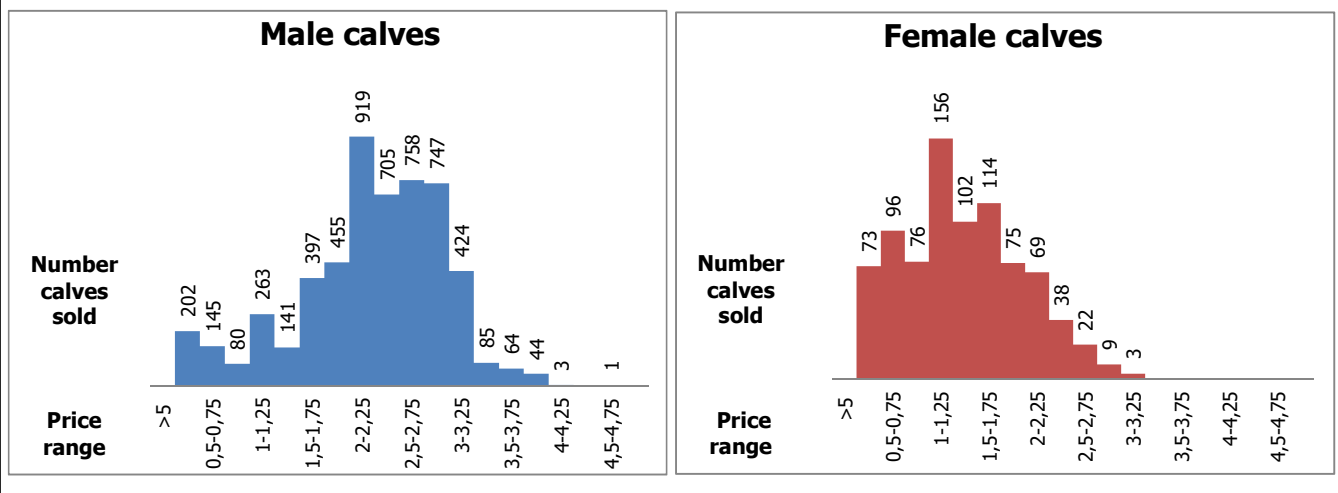

Calves marketed at Quebec live animal auctions

Holstein, other dairy breeds and crossbreed dairy-beef calves

	Weights	Male		Female		Total male-female	
		Head	\$/lb	Head	\$/lb	Head	\$/lb
Holstein	< 90 lb	269	1,14 \$	71	0,77 \$	340	1,06 \$
	90-120 lb	3 636	2,25 \$	389	1,54 \$	4 025	2,18 \$
	120-140 lb	1 179	2,31 \$	104	1,66 \$	1 283	2,26 \$
	> 140 lb	349	1,69 \$	269	0,97 \$	618	1,38 \$
	Total	5 433	2,17 \$	833	1,31 \$	6 266	2,06 \$
Other dairy breeds		62	1,01 \$	19	1,04 \$	81	1,02 \$
Crossbreeds dairy-beef		3 251	3,18 \$	2 597	2,50 \$	5 848	2,87 \$
TOTAL		8 746	2,54 \$	3 449	2,20 \$	12 195	2,44 \$

Holstein calves sold by price range (all weights and all categories)

Holstein calves - Good males (90-120 lb) - Daily average price