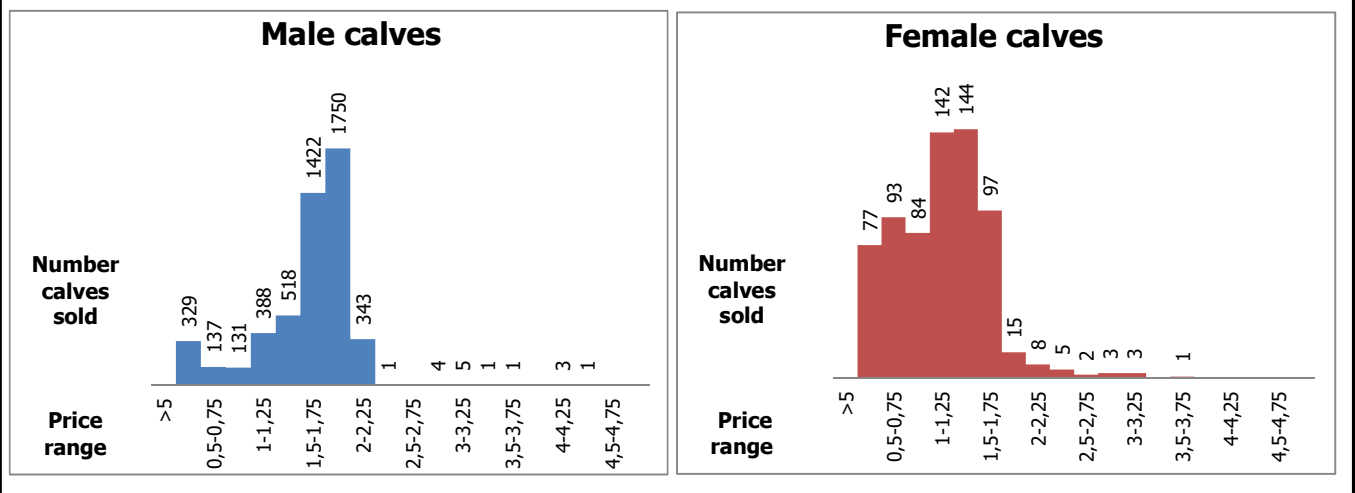

Calves marketed at Quebec live animal auctions

Holstein, other dairy breeds and crossbreed dairy-beef calves

	Weights	Male		Female		Total male-female	
		Head	\$/lb	Head	\$/lb	Head	\$/lb
Holstein	< 90 lb	330	0,62 \$	67	0,76 \$	397	0,64 \$
	90-120 lb	3 329	1,58 \$	356	1,24 \$	3 685	1,54 \$
	120-140 lb	1 074	1,66 \$	83	1,28 \$	1 157	1,64 \$
	> 140 lb	301	1,37 \$	168	0,80 \$	469	1,17 \$
	Total	5 034	1,52 \$	674	1,09 \$	5 708	1,47 \$
Other dairy breeds		62	0,97 \$	18	0,87 \$	80	0,94 \$
Crossbreeds dairy-beef		2 129	3,44 \$	1 837	2,31 \$	3 966	2,92 \$
TOTAL		7 225	2,08 \$	2 529	1,97 \$	9 754	2,05 \$

Holstein calves sold by price range (all weights and all categories)

Holstein calves - Good males (90-120 lb) - Daily average price