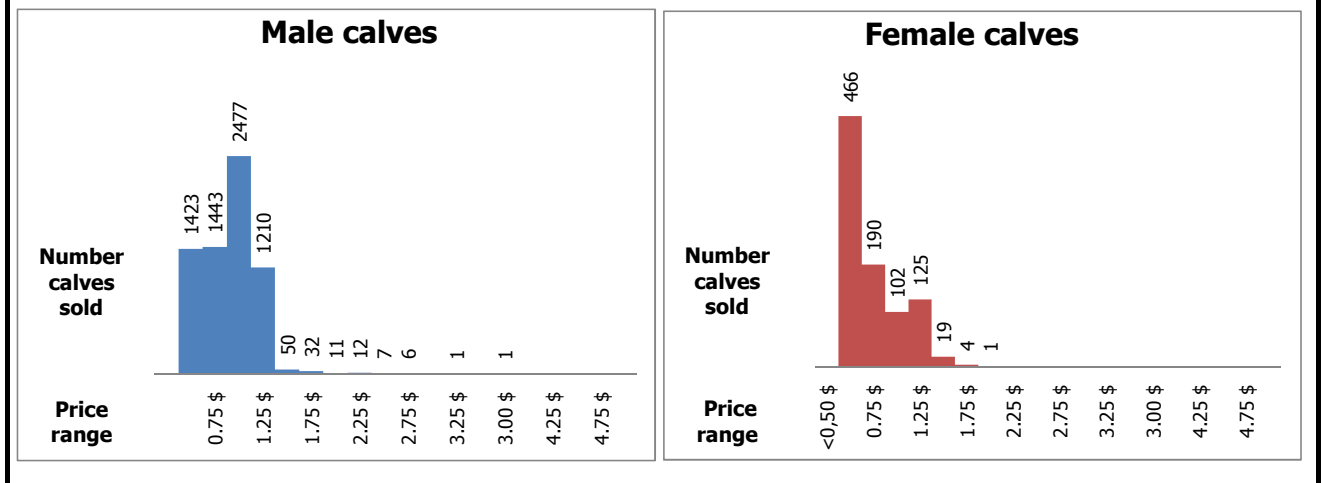

Calves marketed at Quebec live animal auctions

Holstein, other dairy breeds and crossbreed dairy-beef calves

	Weights	Male		Female		Total male-female	
		Head	$/lb	Head	$/lb	Head	$/lb
Holstein	< 90 lb	405	0.31 $	78	0.38 $	483	0.32 $
	90-120 lb	4 738	0.73 $	522	0.60 $	5 260	0.72 $
	120-140 lb	1 225	0.81 $	107	0.70 $	1 332	0.80 $
	> 140 lb	305	0.64 $	200	0.48 $	505	0.58 $
	Total	6 673	0.71 $	907	0.57 $	7 580	0.70 $
Other dairy breeds		68	0.47 $	54	0.40 $	122	0.44 $
Crossbreeds dairy-beef		1 268	1.81 $	972	1.03 $	2 240	1.47 $
TOTAL		8 009	0.89 $	1 933	0.79 $	9 942	0.87 $

Holstein calves sold by price range (all weights and all categories)