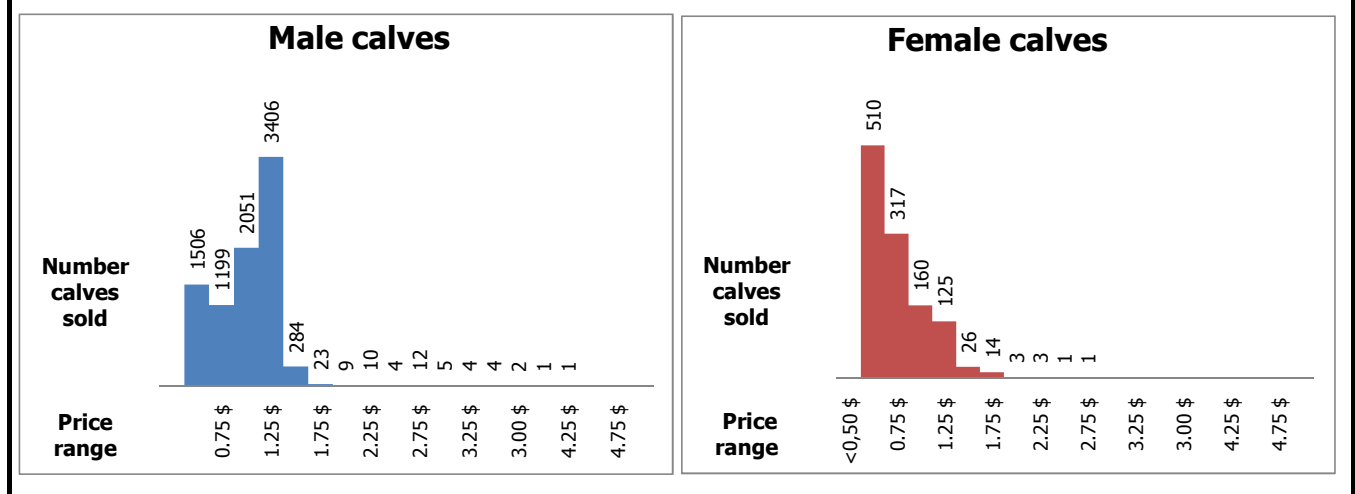

Calves marketed at Quebec live animal auctions

Holstein, other dairy breeds and crossbred dairy-beef calves

	Weights	Male		Female		Total male-female	
		Head	\$/lb	Head	\$/lb	Head	\$/lb
Holstein	< 90 lb	760	0.35 \$	153	0.37 \$	913	0.35 \$
	90-120 lb	6 096	0.86 \$	695	0.64 \$	6 791	0.84 \$
	120-140 lb	1 287	0.95 \$	135	0.67 \$	1 422	0.92 \$
	> 140 lb	378	0.75 \$	177	0.54 \$	555	0.68 \$
	Total	8 521	0.82 \$	1 160	0.59 \$	9 681	0.80 \$
Other dairy breeds		129	0.45 \$	50	0.62 \$	179	0.50 \$
Crossbreeds dairy-beef		1 546	2.43 \$	1 110	1.35 \$	2 656	1.98 \$
TOTAL		10 196	1.06 \$	2 320	0.96 \$	12 516	1.04 \$

Holstein calves sold by price range (all weights and all categories)

Holstein calves - Good males (90-120 lb) - Daily average price