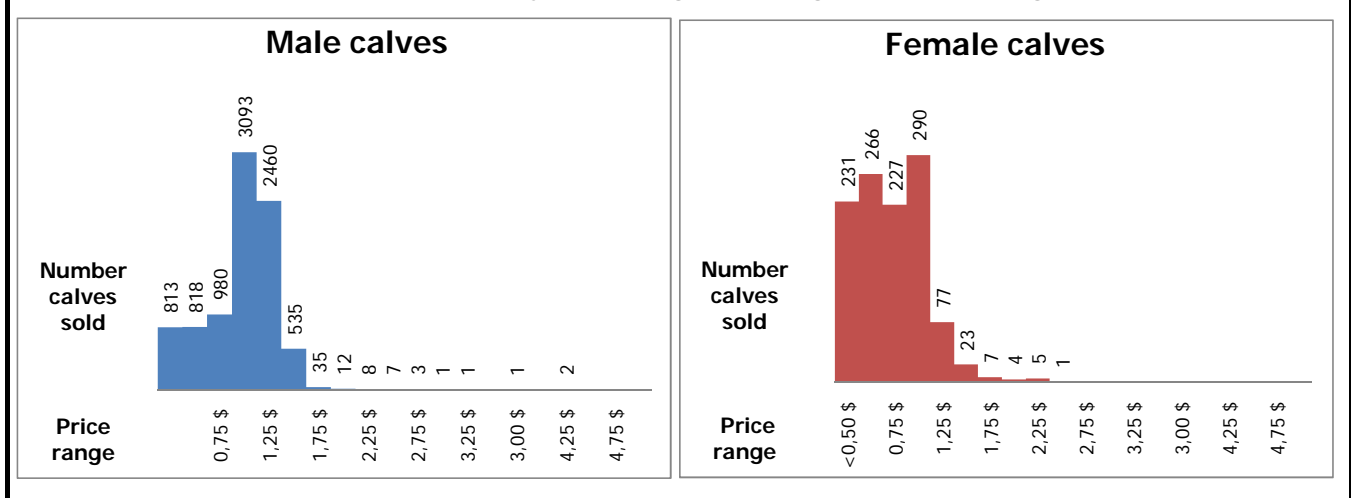

Calves marketed at Quebec live animal auctions

Holstein, other dairy breeds and crossbred dairy-beef calves

| | Weights | Male | | Female | | Total male-female | |
|-------------------------------|--------------|--------------|----------------|--------------|----------------|-------------------|----------------|
| | | Head | \$/lb | Head | \$/lb | Head | \$/lb |
| Holstein | < 90 lb | 916 | 0,60 \$ | 241 | 0,53 \$ | 1 157 | 0,58 \$ |
| | 90-120 lb | 6 278 | 1,09 \$ | 642 | 0,89 \$ | 6 920 | 1,07 \$ |
| | 120-140 lb | 1 237 | 1,19 \$ | 102 | 0,94 \$ | 1 339 | 1,17 \$ |
| | > 140 lb | 338 | 1,00 \$ | 146 | 0,68 \$ | 484 | 0,91 \$ |
| | Total | 8 769 | 1,05 \$ | 1 131 | 0,79 \$ | 9 900 | 1,02 \$ |
| Other dairy breeds | | 157 | 0,79 \$ | 24 | 0,74 \$ | 181 | 0,78 \$ |
| Crossbreeds dairy-beef | | 752 | 2,19 \$ | 580 | 1,83 \$ | 1 332 | 2,03 \$ |
| TOTAL | | 9 678 | 1,13 \$ | 1 735 | 1,14 \$ | 11 413 | 1,13 \$ |

Holstein calves sold by price range (all weights and all categories)

Holstein calves - Good males (90-120 lb) - Daily average price