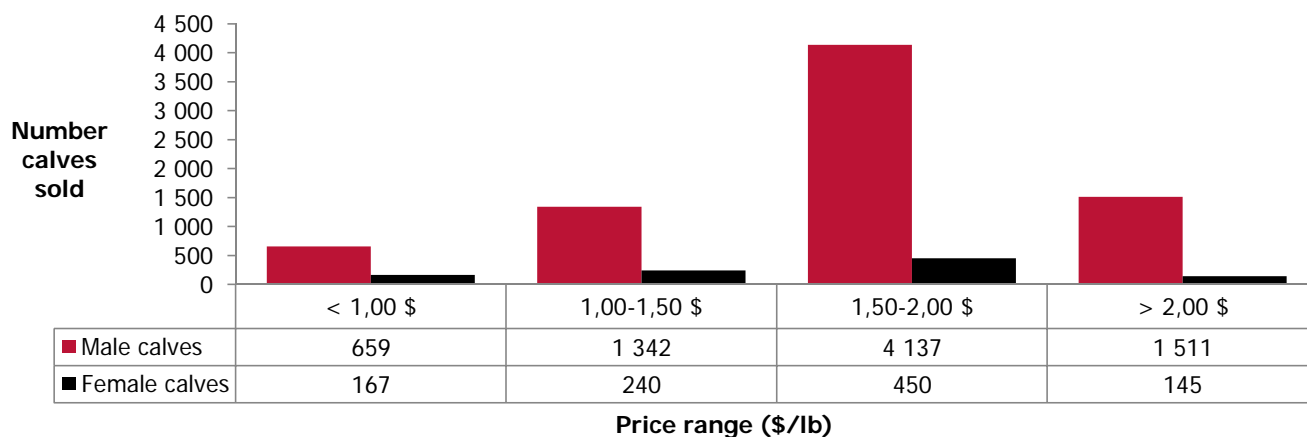

Calves marketed at Quebec live animal auctions

Holstein, other dairy breeds and crossbred dairy-beef calves

	Weights	Male		Female		Total male-female	
		Head	\$/lb	Head	\$/lb	Head	\$/lb
Holstein	< 90 lb	669	1,09 \$	178	1,20 \$	847	1,12 \$
	90-120 lb	5 517	1,72 \$	576	1,73 \$	6 093	1,72 \$
	120-140 lb	1 163	1,74 \$	103	1,75 \$	1 266	1,74 \$
	> 140 lb	300	1,26 \$	145	0,92 \$	445	1,15 \$
	Total	7 649	1,65 \$	1 002	1,52 \$	8 651	1,63 \$
Other dairy breeds		162	1,20 \$	29	1,18 \$	191	1,20 \$
Crossbreeds dairy-beef		471	2,11 \$	334	1,86 \$	805	2,00 \$
TOTAL		8 282	1,67 \$	1 365	1,59 \$	9 647	1,66 \$

Holstein calves sold by price range (all weights and all categories)

Holstein calves - Good males (90-120 lb) - Daily average price