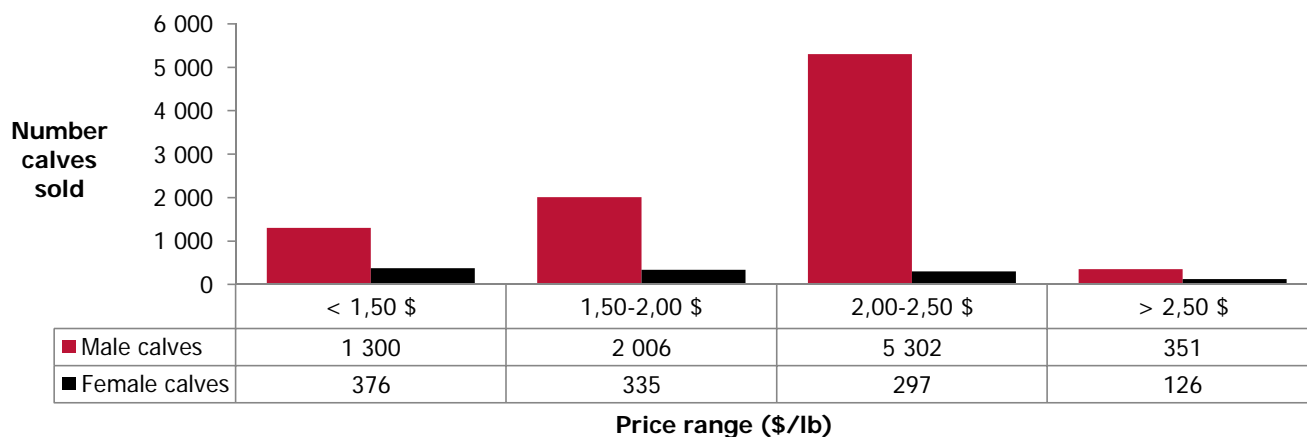

Calves marketed at Quebec live animal auctions

Holstein, other dairy breeds and crossbred dairy-beef calves

| | Weights | Male | | Female | | Total male-female | |
|-------------------------------|--------------|--------------|----------------|--------------|----------------|-------------------|----------------|
| | | Head | \$/lb | Head | \$/lb | Head | \$/lb |
| Holstein | < 90 lb | 798 | 1,89 \$ | 269 | 1,87 \$ | 1 067 | 1,88 \$ |
| | 90-120 lb | 6 420 | 2,54 \$ | 613 | 2,54 \$ | 7 033 | 2,54 \$ |
| | 120-140 lb | 1 325 | 2,50 \$ | 92 | 2,25 \$ | 1 417 | 2,48 \$ |
| | > 140 lb | 416 | 1,52 \$ | 160 | 1,17 \$ | 576 | 1,43 \$ |
| | Total | 8 959 | 2,43 \$ | 1 134 | 2,16 \$ | 10 093 | 2,40 \$ |
| Other dairy breeds | | 205 | 1,82 \$ | 30 | 1,47 \$ | 235 | 1,77 \$ |
| Crossbreeds dairy-beef | | 675 | 3,00 \$ | 457 | 2,77 \$ | 1 132 | 2,91 \$ |
| TOTAL | | 9 839 | 2,46 \$ | 1 621 | 2,32 \$ | 11 460 | 2,44 \$ |

Holstein calves sold by price range (all weights and all categories)

Holstein calves - Good males (90-120 lb) - Daily average price