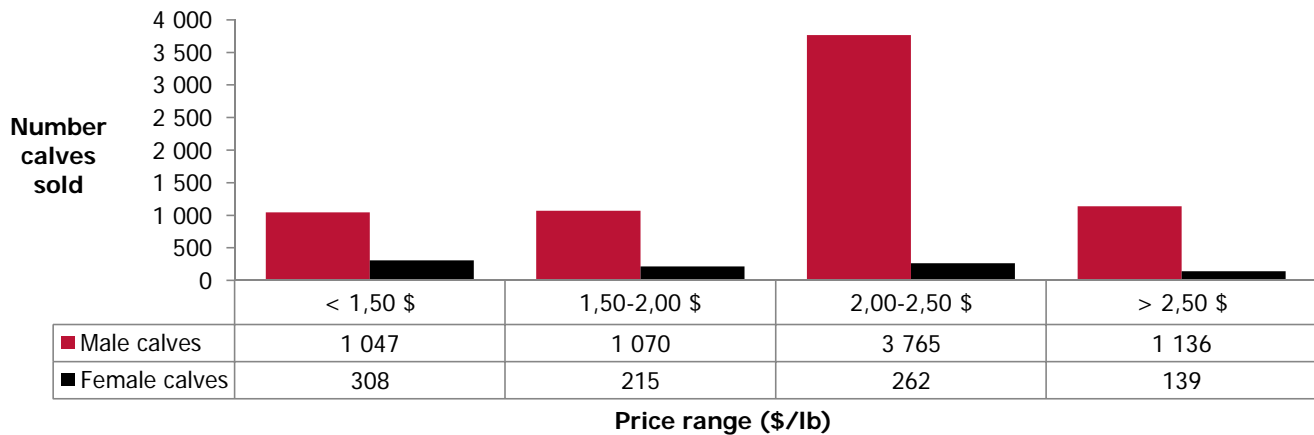

Calves marketed at Quebec live animal auctions

Holstein, other dairy breeds and crossbred dairy-beef calves

	Weights	Male		Female		Total male-female	
		Head	\$/lb	Head	\$/lb	Head	\$/lb
Holstein	< 90 lb	623	1,40 \$	201	1,34 \$	824	1,38 \$
	90-120 lb	4 983	2,15 \$	477	2,11 \$	5 460	2,15 \$
	120-140 lb	1 087	2,13 \$	94	2,11 \$	1 181	2,13 \$
	> 140 lb	325	1,34 \$	152	1,05 \$	477	1,25 \$
	Total	7 018	2,04 \$	924	1,77 \$	7 942	2,01 \$
Other dairy breeds		124	1,44 \$	15	1,04 \$	139	1,39 \$
Crossbreeds dairy-beef		522	2,60 \$	340	2,37 \$	862	2,51 \$
TOTAL		7 664	2,07 \$	1 279	1,92 \$	8 943	2,05 \$

Holstein calves sold by price range (all weights and all categories)

Holstein calves - Good males (90-120 lb) - Daily average price