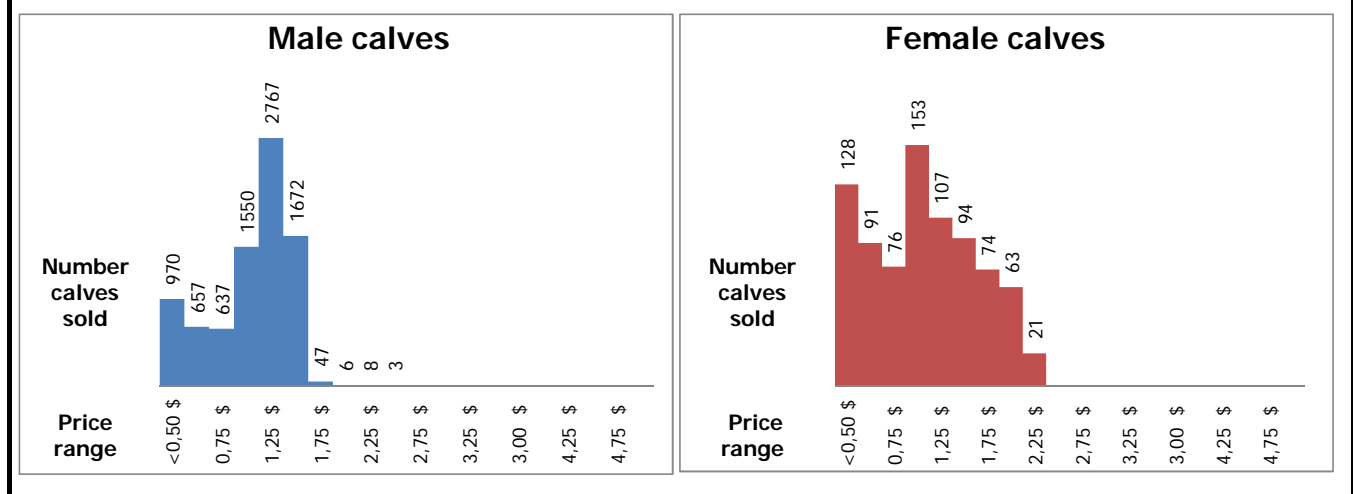

Calves marketed at Quebec live animal auctions

Holstein, other dairy breeds and crossbred dairy-beef calves

	Weights	Male		Female		Total male-female	
		Head	\$/lb	Head	\$/lb	Head	\$/lb
Holstein	< 90 lb	1 130	0,57 \$	215	0,69 \$	1 345	0,59 \$
	90-120 lb	6 007	1,20 \$	423	1,44 \$	6 430	1,22 \$
	120-140 lb	946	1,29 \$	52	1,47 \$	998	1,30 \$
	> 140 lb	234	1,06 \$	117	0,81 \$	351	0,98 \$
	Total	8 317	1,12 \$	807	1,15 \$	9 124	1,12 \$
Other dairy breeds		120	0,87 \$	24	0,87 \$	144	0,87 \$
Crossbreeds dairy-beef		634	1,87 \$	491	1,49 \$	1 125	1,70 \$
TOTAL		9 071	1,17 \$	1 322	1,27 \$	10 393	1,18 \$

Holstein calves sold by price range (all weights and all categories)

Holstein calves - Good males (90-120 lb) - Daily average price