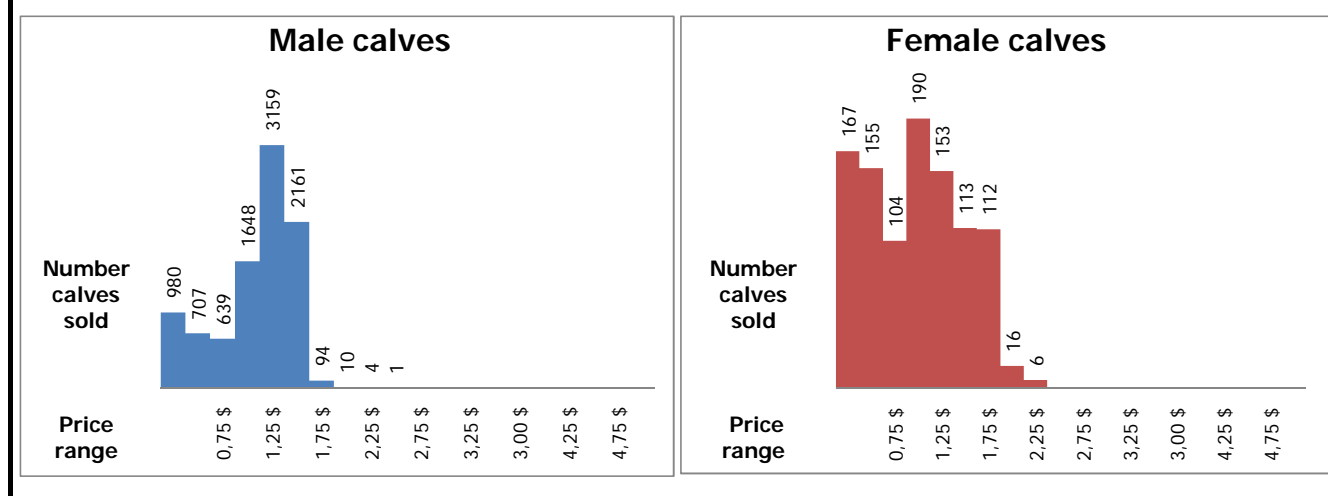

Calves marketed at Quebec live animal auctions

Holstein, other dairy breeds and crossbred dairy-beef calves

| | Weights | Male | | Female | | Total male-female | |
|-------------------------------|--------------|---------------|----------------|--------------|----------------|-------------------|----------------|
| | | Head | \$/lb | Head | \$/lb | Head | \$/lb |
| Holstein | < 90 lb | 1 213 | 0,62 \$ | 271 | 0,63 \$ | 1 484 | 0,62 \$ |
| | 90-120 lb | 6 832 | 1,23 \$ | 497 | 1,31 \$ | 7 329 | 1,23 \$ |
| | 120-140 lb | 1 083 | 1,31 \$ | 87 | 1,35 \$ | 1 170 | 1,32 \$ |
| | > 140 lb | 275 | 1,07 \$ | 161 | 0,79 \$ | 436 | 0,97 \$ |
| | Total | 9 403 | 1,15 \$ | 1 016 | 1,05 \$ | 10 419 | 1,14 \$ |
| Other dairy breeds | | 171 | 0,85 \$ | 36 | 0,75 \$ | 207 | 0,83 \$ |
| Crossbreeds dairy-beef | | 744 | 1,75 \$ | 539 | 1,47 \$ | 1 283 | 1,63 \$ |
| TOTAL | | 10 318 | 1,19 \$ | 1 591 | 1,18 \$ | 11 909 | 1,19 \$ |

Holstein calves sold by price range (all weights and all categories)

Holstein calves - Good males (90-120 lb) - Daily average price