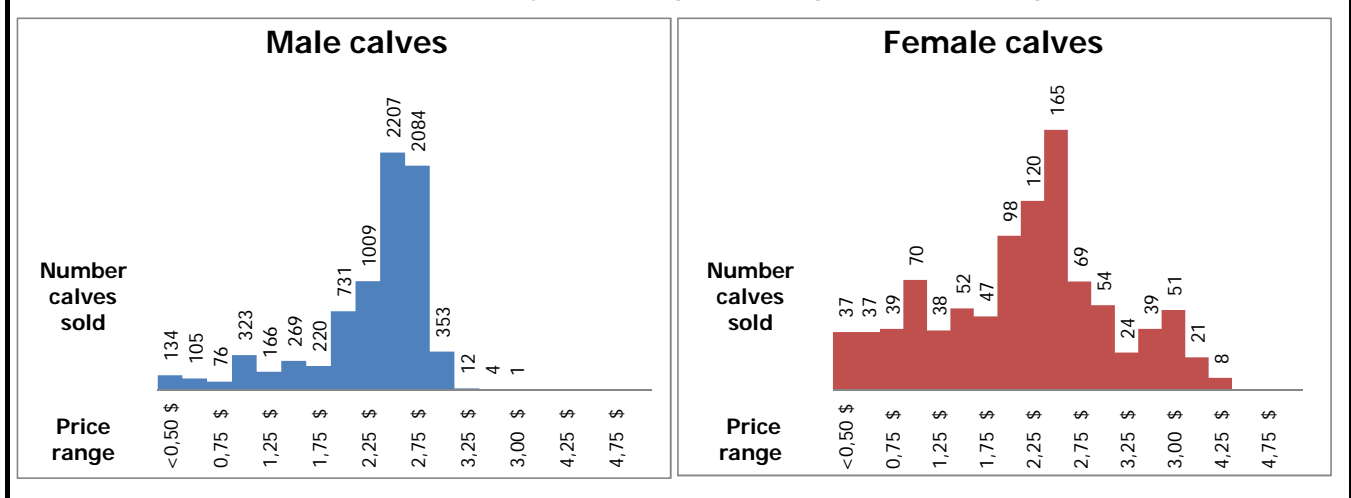

Calves marketed at Quebec live animal auctions

Holstein, other dairy breeds and crossbred dairy-beef calves

	Weights	Male		Female		Total male-female	
		Head	$/lb	Head	$/lb	Head	$/lb
Holstein	< 90 lb	722	1,66 $	232	1,76 $	954	1,68 $
	90-120 lb	5 585	2,48 $	532	2,68 $	6 117	2,49 $
	120-140 lb	1 091	2,48 $	75	2,52 $	1 166	2,48 $
	> 140 lb	296	1,69 $	130	1,09 $	426	1,51 $
	Total	7 694	2,37 $	969	2,23 $	8 663	2,35 $
Other dairy breeds		139	1,76 $	31	1,40 $	170	1,69 $
Crossbreeds dairy-beef		580	3,00 $	413	2,77 $	993	2,90 $
TOTAL		8 413	2,40 $	1 413	2,37 $	9 826	2,40 $

Holstein calves sold by price range (all weights and all categories)