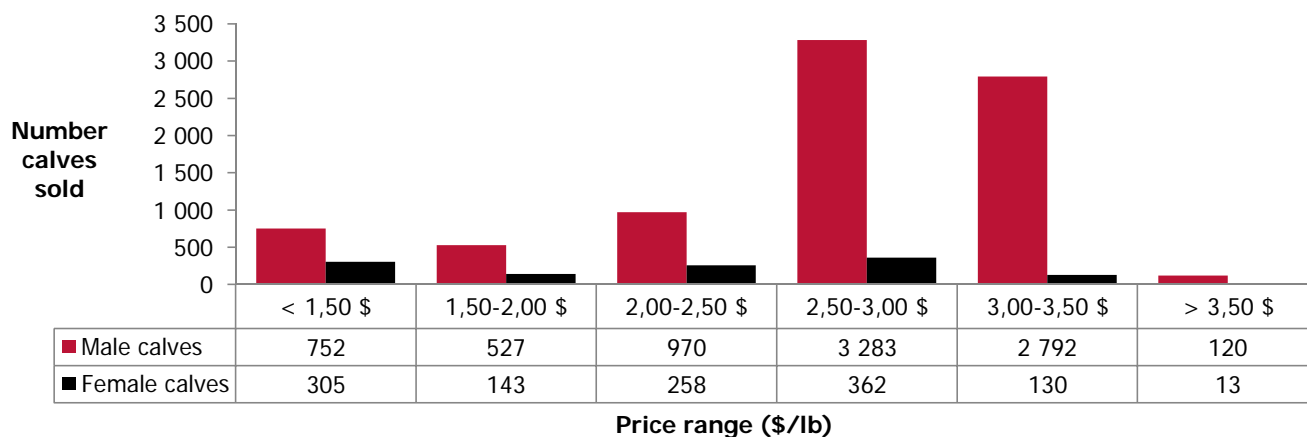

Calves sold in Quebec live animal auctions

Holstein, other milk breeds and crossbreeds dairy-butcher calves

	Weights	Male		Female		Total male-female	
		Head	\$/lb	Head	\$/lb	Head	\$/lb
Holstein	< 90 lb	779	1,85 \$	273	1,62 \$	1 052	1,79 \$
	90-120 lb	6 103	2,73 \$	674	2,41 \$	6 777	2,70 \$
	120-140 lb	1 214	2,69 \$	100	2,25 \$	1 314	2,66 \$
	> 140 lb	348	1,83 \$	164	1,31 \$	512	1,67 \$
	Total	8 444	2,61 \$	1 211	2,07 \$	9 655	2,54 \$
Other milk breeds		157	1,74 \$	21	1,76 \$	178	1,74 \$
Crossbreeds dairy-butcher		372	3,29 \$	246	2,89 \$	618	3,13 \$
TOTAL		8 973	2,62 \$	1 478	2,20 \$	10 451	2,56 \$

Holstein calves sold by price range (all weights and all categories)

Holstein calves - Good males (90-120 lb) - Daily average price