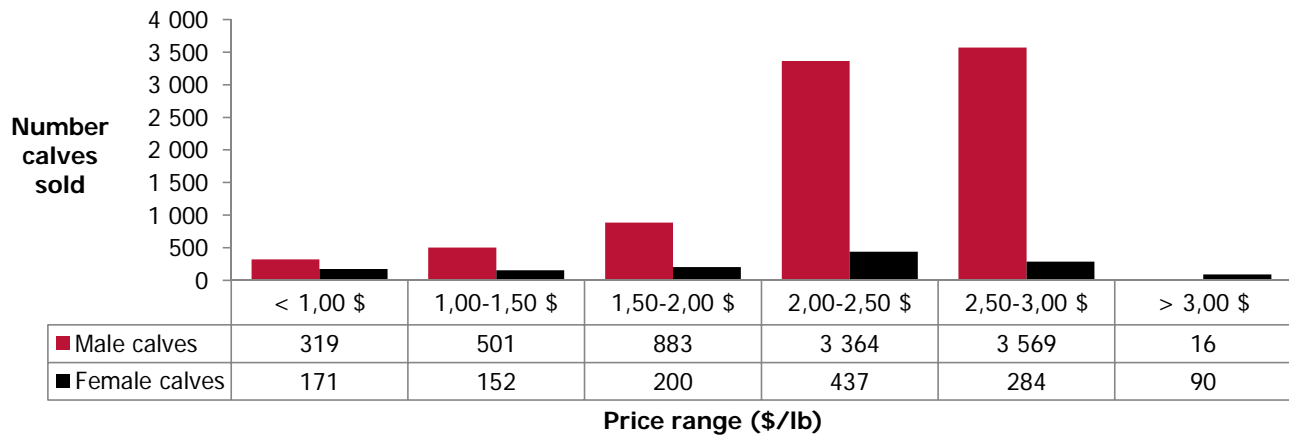

Calves sold in Quebec live animal auctions

Holstein, other milk breeds and crossbreeds dairy-butcher calves

| | Weights | Male | | Female | | Total male-female | |
|---------------------------|--------------|--------------|----------------|--------------|----------------|-------------------|----------------|
| | | Head | \$/lb | Head | \$/lb | Head | \$/lb |
| Holstein | < 90 lb | 794 | 1,71 \$ | 278 | 1,56 \$ | 1 072 | 1,67 \$ |
| | 90-120 lb | 6 209 | 2,33 \$ | 776 | 2,26 \$ | 6 985 | 2,32 \$ |
| | 120-140 lb | 1 305 | 2,27 \$ | 116 | 2,26 \$ | 1 421 | 2,27 \$ |
| | > 140 lb | 344 | 1,62 \$ | 164 | 1,13 \$ | 508 | 1,46 \$ |
| | Total | 8 652 | 2,24 \$ | 1 334 | 1,98 \$ | 9 986 | 2,20 \$ |
| Other milk breeds | | 188 | 1,53 \$ | 34 | 1,65 \$ | 222 | 1,55 \$ |
| Crossbreeds dairy-butcher | | 406 | 2,80 \$ | 217 | 2,53 \$ | 623 | 2,71 \$ |
| TOTAL | | 9 246 | 2,25 \$ | 1 585 | 2,04 \$ | 10 831 | 2,22 \$ |

Holstein calves sold by price range (all weights and all categories)

Holstein calves - Good males (90-120 lb) - Daily average price