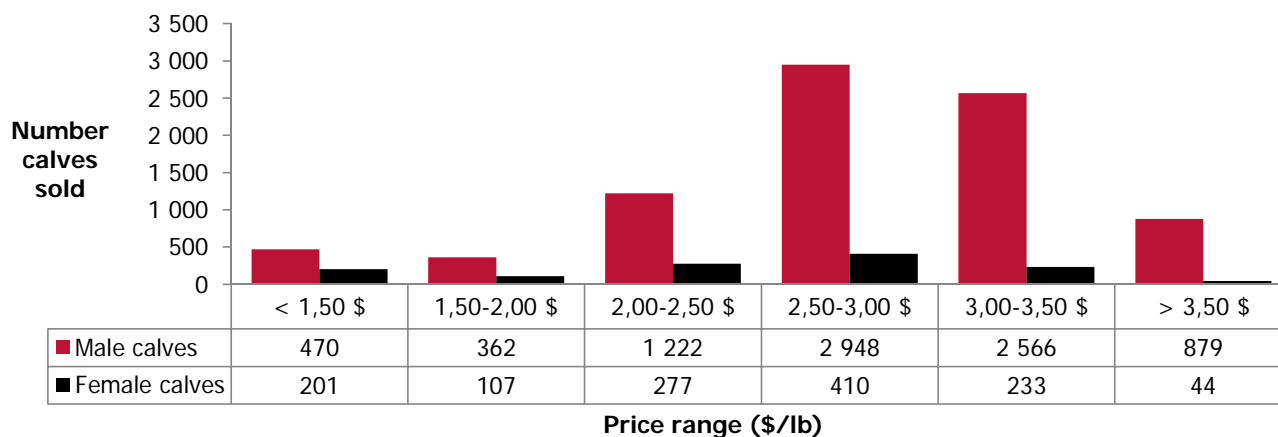

Calves sold in Quebec live animal auctions

Holstein, other milk breeds and crossbreeds dairy-butcher calves

	Weights	Male		Female		Total male-female	
		Head	\$/lb	Head	\$/lb	Head	\$/lb
Holstein	< 90 lb	823	2,13 \$	285	2,11 \$	1 108	2,13 \$
	90-120 lb	6 060	2,88 \$	729	2,66 \$	6 789	2,85 \$
	120-140 lb	1 226	2,76 \$	94	2,40 \$	1 320	2,74 \$
	> 140 lb	338	1,86 \$	164	1,33 \$	502	1,69 \$
	Total	8 447	2,75 \$	1 272	2,35 \$	9 719	2,69 \$
Other milk breeds		163	1,89 \$	32	1,59 \$	195	1,84 \$
Crossbreeds dairy-butcher		394	3,05 \$	232	2,96 \$	626	3,02 \$
TOTAL		9 004	2,75 \$	1 536	2,42 \$	10 540	2,70 \$

Holstein calves sold by price range (all weights and all categories)

Holstein calves - Good males (90-120 lb) - Daily average price