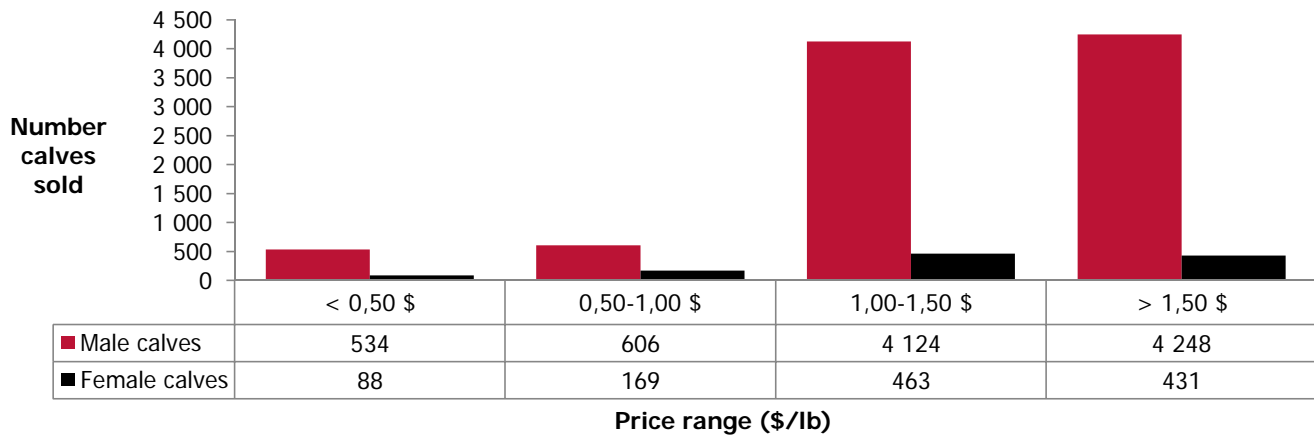

Calves marketed at Quebec live animal auctions

Holstein, other dairy breeds and crossbred dairy-beef calves

	Weights	Male		Female		Total male-female	
		Head	\$/lb	Head	\$/lb	Head	\$/lb
Holstein	< 90 lb	911	0,88 \$	238	0,96 \$	1 149	0,90 \$
	90-120 lb	6 719	1,45 \$	661	1,60 \$	7 380	1,46 \$
	120-140 lb	1 475	1,47 \$	105	1,73 \$	1 580	1,49 \$
	> 140 lb	407	1,18 \$	147	0,95 \$	554	1,12 \$
	Total	9 512	1,38 \$	1 151	1,40 \$	10 663	1,39 \$
Other dairy breeds		195	1,03 \$	25	1,11 \$	220	1,04 \$
Crossbreeds dairy-beef		545	1,75 \$	446	1,53 \$	991	1,65 \$
TOTAL		10 252	1,40 \$	1 622	1,43 \$	11 874	1,40 \$

Holstein calves sold by price range (all weights and all categories)

Holstein calves - Good males (90-120 lb) - Daily average price