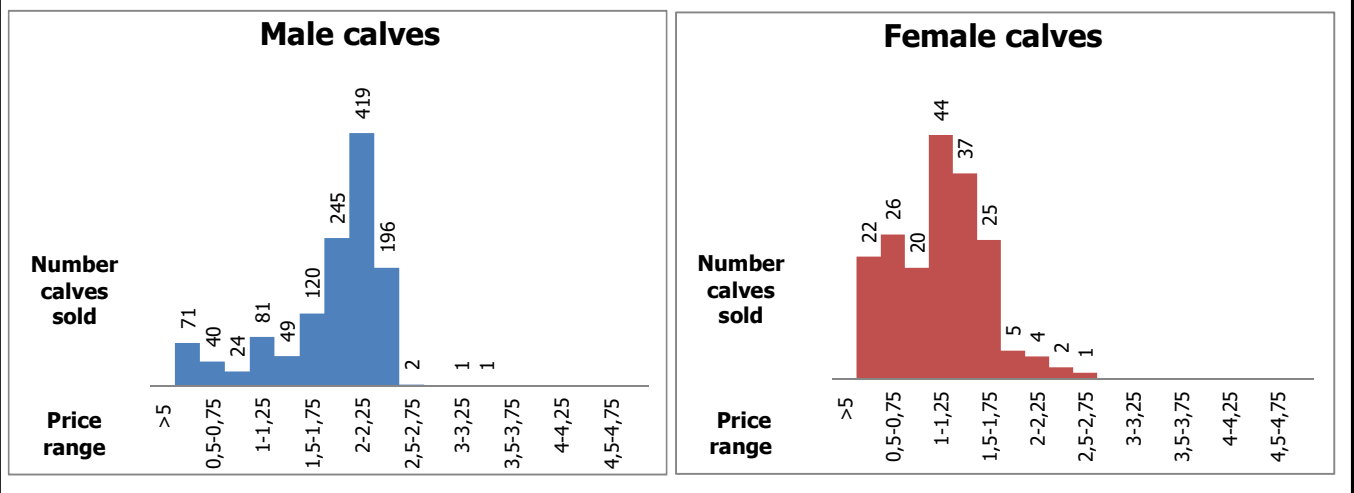

Calves marketed at Quebec live animal auctions

Holstein, other dairy breeds and crossbreed dairy-beef calves

| | Weights | Male | | Female | | Total male-female | |
|-------------------------------|--------------|--------------|----------------|--------------|----------------|-------------------|----------------|
| | | Head | \$/lb | Head | \$/lb | Head | \$/lb |
| Holstein | < 90 lb | 218 | 0,75 \$ | 55 | 0,60 \$ | 273 | 0,72 \$ |
| | 90-120 lb | 3 216 | 1,56 \$ | 345 | 1,04 \$ | 3 561 | 1,51 \$ |
| | 120-140 lb | 1 134 | 1,66 \$ | 104 | 1,25 \$ | 1 238 | 1,62 \$ |
| | > 140 lb | 371 | 1,32 \$ | 214 | 0,75 \$ | 585 | 1,11 \$ |
| | Total | 4 939 | 1,53 \$ | 718 | 0,95 \$ | 5 657 | 1,46 \$ |
| Other dairy breeds | | 52 | 0,83 \$ | 16 | 0,85 \$ | 68 | 0,83 \$ |
| Crossbreeds dairy-beef | | 3 029 | 3,13 \$ | 2 388 | 1,98 \$ | 5 417 | 2,62 \$ |
| TOTAL | | 8 020 | 2,13 \$ | 3 122 | 1,74 \$ | 11 142 | 2,02 \$ |

Holstein calves sold by price range (all weights and all categories)

Holstein calves - Good males (90-120 lb) - Daily average price