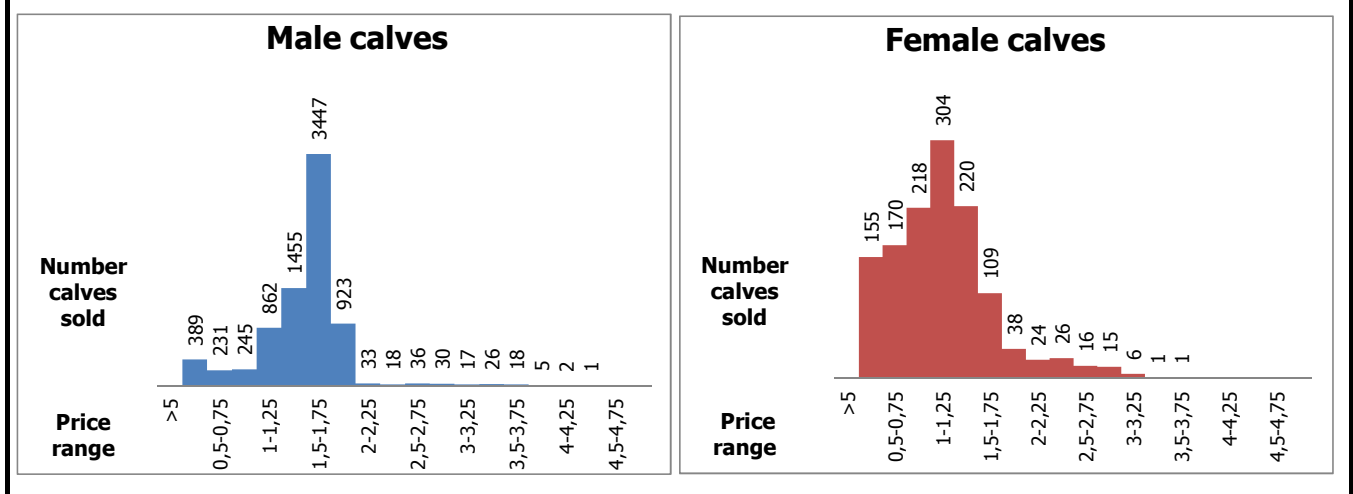

Calves marketed at Quebec live animal auctions

Holstein, other dairy breeds and crossbred dairy-beef calves

	Weights	Male		Female		Total male-female	
		Head	\$/lb	Head	\$/lb	Head	\$/lb
Holstein	< 90 lb	464	0,83 \$	175	0,81 \$	639	0,82 \$
	90-120 lb	5 396	1,45 \$	693	1,24 \$	6 089	1,43 \$
	120-140 lb	1 510	1,55 \$	138	1,36 \$	1 648	1,53 \$
	> 140 lb	368	1,31 \$	297	0,78 \$	665	1,07 \$
	Total	7 738	1,43 \$	1 303	1,09 \$	9 041	1,38 \$
Other dairy breeds		104	1,03 \$	51	1,14 \$	155	1,07 \$
Crossbreeds dairy-beef		1 936	2,80 \$	1 582	2,02 \$	3 518	2,45 \$
TOTAL		9 778	1,69 \$	2 936	1,59 \$	12 714	1,67 \$

Holstein calves sold by price range (all weights and all categories)

Holstein calves - Good males (90-120 lb) - Daily average price