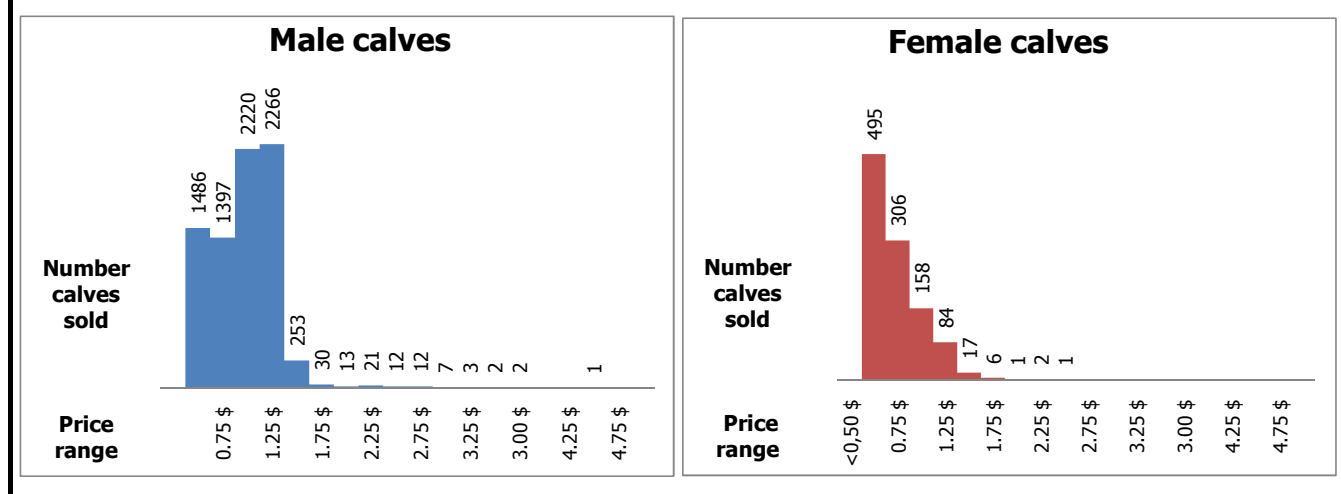

Calves marketed at Quebec live animal auctions

Holstein, other dairy breeds and crossbred dairy-beef calves

	Weights	Male		Female		Total male-female	
		Head	$/lb	Head	$/lb	Head	$/lb
Holstein	< 90 lb	614	0.33 $	120	0.35 $	734	0.33 $
	90-120 lb	5 504	0.81 $	593	0.59 $	6 097	0.79 $
	120-140 lb	1 279	0.89 $	113	0.71 $	1 392	0.88 $
	> 140 lb	328	0.70 $	244	0.50 $	572	0.61 $
	Total	7 725	0.78 $	1 070	0.56 $	8 795	0.76 $
Other dairy breeds		113	0.48 $	48	0.51 $	161	0.49 $
Crossbreeds dairy-beef		1 362	2.32 $	1 018	1.25 $	2 380	1.86 $
TOTAL		9 200	1.01 $	2 136	0.88 $	11 336	0.98 $

Holstein calves sold by price range (all weights and all categories)