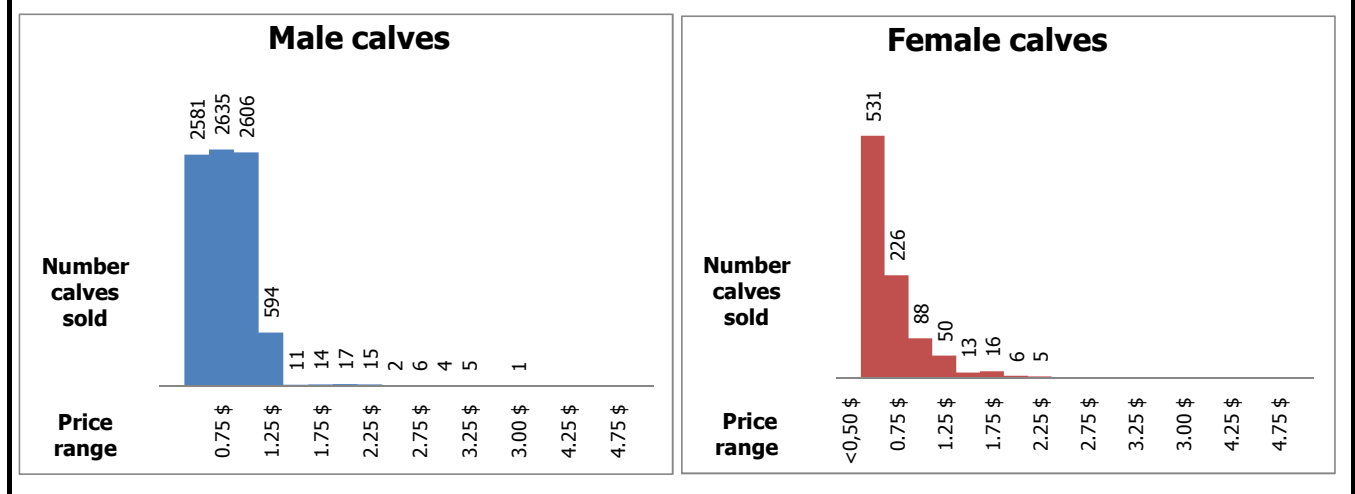

Calves marketed at Quebec live animal auctions

Holstein, other dairy breeds and crossbred dairy-beef calves

	Weights	Male		Female		Total male-female	
		Head	\$/lb	Head	\$/lb	Head	\$/lb
Holstein	< 90 lb	783	0.24 \$	96	0.34 \$	879	0.25 \$
	90-120 lb	5 921	0.63 \$	571	0.54 \$	6 492	0.62 \$
	120-140 lb	1 412	0.70 \$	115	0.56 \$	1 527	0.69 \$
	> 140 lb	375	0.57 \$	153	0.46 \$	528	0.54 \$
	Total	8 491	0.60 \$	935	0.51 \$	9 426	0.59 \$
Other dairy breeds		119	0.47 \$	67	0.48 \$	186	0.48 \$
Crossbreeds dairy-beef		1 208	2.37 \$	930	1.57 \$	2 138	2.02 \$
TOTAL		9 818	0.82 \$	1 932	1.02 \$	11 750	0.85 \$

Holstein calves sold by price range (all weights and all categories)

Holstein calves - Good males (90-120 lb) - Daily average price