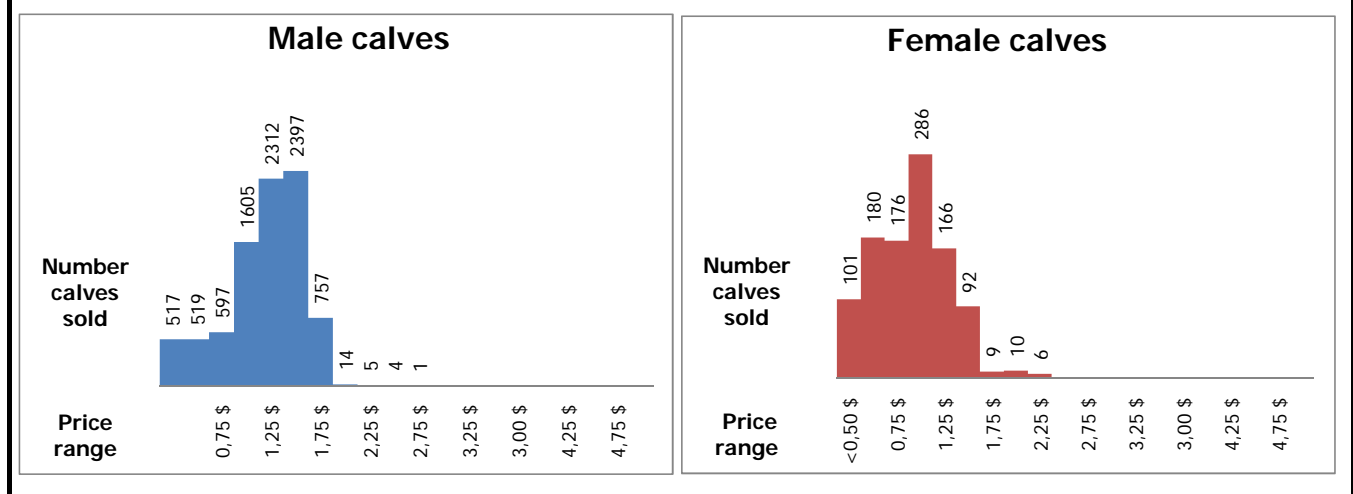

Calves marketed at Quebec live animal auctions

Holstein, other dairy breeds and crossbred dairy-beef calves

	Weights	Male		Female		Total male-female	
		Head	\$/lb	Head	\$/lb	Head	\$/lb
Holstein	< 90 lb	794	0,72 \$	195	0,69 \$	989	0,72 \$
	90-120 lb	6 303	1,32 \$	572	1,13 \$	6 875	1,30 \$
	120-140 lb	1 277	1,38 \$	86	1,15 \$	1 363	1,36 \$
	> 140 lb	354	1,14 \$	173	0,80 \$	527	1,03 \$
	Total	8 728	1,27 \$	1 026	0,99 \$	9 754	1,24 \$
Other dairy breeds		168	0,99 \$	38	1,05 \$	206	1,00 \$
Crossbreeds dairy-beef		678	2,13 \$	530	1,92 \$	1 208	2,04 \$
TOTAL		9 574	1,32 \$	1 594	1,30 \$	11 168	1,32 \$

Holstein calves sold by price range (all weights and all categories)

Holstein calves - Good males (90-120 lb) - Daily average price