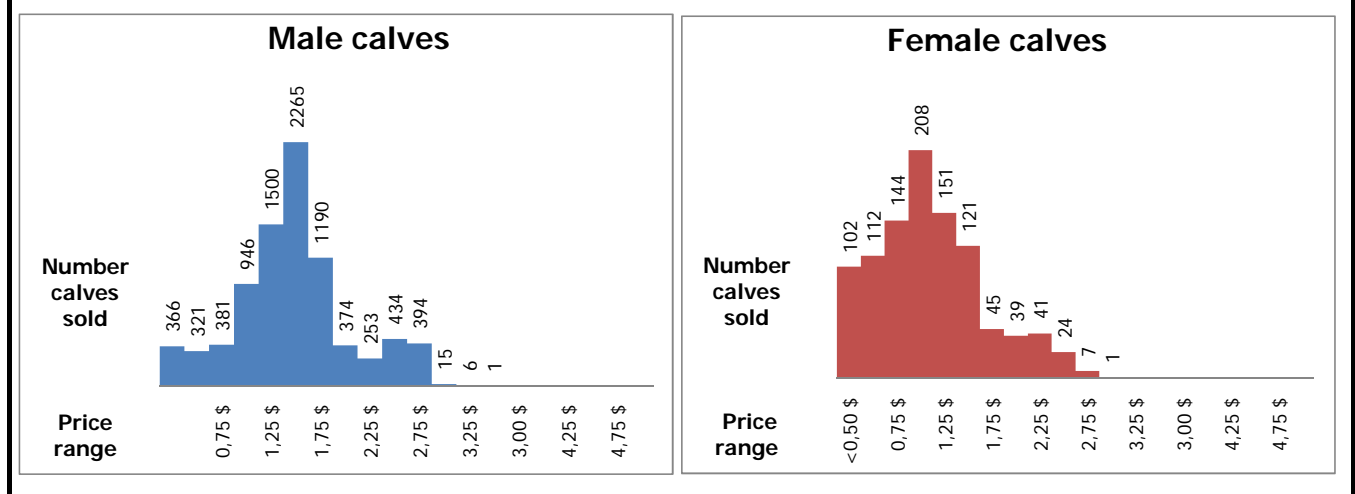

Calves marketed at Quebec live animal auctions

Holstein, other dairy breeds and crossbred dairy-beef calves

	Weights	Male		Female		Total male-female	
		Head	\$/lb	Head	\$/lb	Head	\$/lb
Holstein	< 90 lb	678	1,01 \$	184	0,93 \$	862	0,99 \$
	90-120 lb	6 030	1,61 \$	526	1,38 \$	6 556	1,59 \$
	120-140 lb	1 389	1,65 \$	92	1,39 \$	1 481	1,64 \$
	> 140 lb	349	1,26 \$	193	0,79 \$	542	1,09 \$
	Total	8 446	1,55 \$	995	1,18 \$	9 441	1,52 \$
Other dairy breeds		204	1,14 \$	29	1,06 \$	233	1,13 \$
Crossbreeds dairy-beef		718	2,50 \$	533	2,19 \$	1 251	2,37 \$
TOTAL		9 368	1,62 \$	1 557	1,53 \$	10 925	1,61 \$

Holstein calves sold by price range (all weights and all categories)

Holstein calves - Good males (90-120 lb) - Daily average price