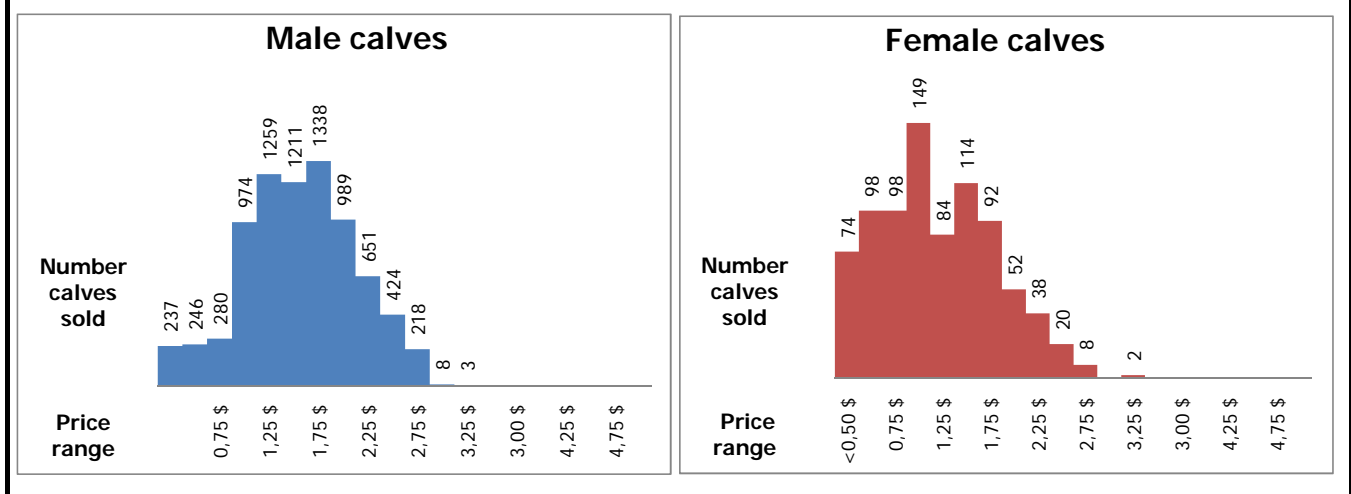

Calves marketed at Quebec live animal auctions

Holstein, other dairy breeds and crossbred dairy-beef calves

	Weights	Male		Female		Total male-female	
		Head	\$/lb	Head	\$/lb	Head	\$/lb
Holstein	< 90 lb	631	1,12 \$	169	0,98 \$	800	1,09 \$
	90-120 lb	5 769	1,71 \$	452	1,50 \$	6 221	1,70 \$
	120-140 lb	1 161	1,72 \$	81	1,40 \$	1 242	1,70 \$
	> 140 lb	277	1,33 \$	127	0,81 \$	404	1,17 \$
	Total	7 838	1,65 \$	829	1,28 \$	8 667	1,62 \$
Other dairy breeds		126	1,18 \$	12	1,32 \$	138	1,19 \$
Crossbreeds dairy-beef		712	2,49 \$	533	2,20 \$	1 245	2,36 \$
TOTAL		8 676	1,71 \$	1 374	1,64 \$	10 050	1,70 \$

Holstein calves sold by price range (all weights and all categories)

Holstein calves - Good males (90-120 lb) - Daily average price