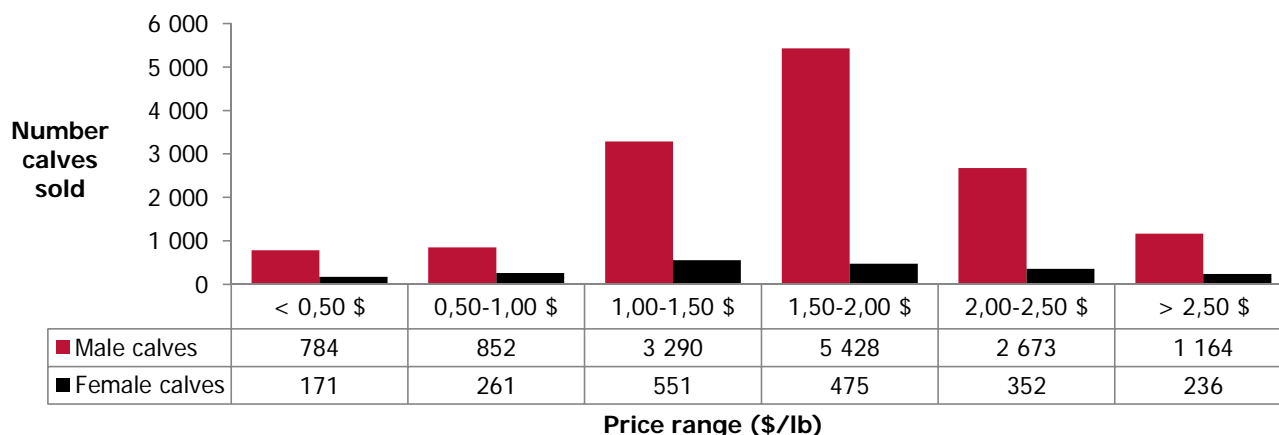

Calves sold in Quebec live animal auctions

Holstein, other milk breeds and crossbreeds dairy-butcher calves

| | Weights | Male | | Female | | Total male-female | |
|---------------------------|--------------|--------------|----------------|--------------|----------------|-------------------|----------------|
| | | Head | \$/lb | Head | \$/lb | Head | \$/lb |
| Holstein | < 90 lb | 842 | 1,21 \$ | 297 | 1,12 \$ | 1 139 | 1,19 \$ |
| | 90-120 lb | 5 424 | 1,98 \$ | 622 | 1,97 \$ | 6 046 | 1,98 \$ |
| | 120-140 lb | 957 | 2,03 \$ | 90 | 1,78 \$ | 1 047 | 2,01 \$ |
| | > 140 lb | 285 | 1,47 \$ | 120 | 1,07 \$ | 405 | 1,35 \$ |
| | Total | 7 508 | 1,88 \$ | 1 129 | 1,64 \$ | 8 637 | 1,85 \$ |
| Other milk breeds | | 94 | 1,36 \$ | 20 | 1,29 \$ | 114 | 1,35 \$ |
| Crossbreeds dairy-butcher | | 346 | 2,47 \$ | 198 | 2,32 \$ | 544 | 2,41 \$ |
| TOTAL | | 7 948 | 1,90 \$ | 1 347 | 1,73 \$ | 9 295 | 1,88 \$ |

Holstein calves sold by price range (all weights and all categories)

Holstein calves - Good males (90-120 lb) - Daily average price