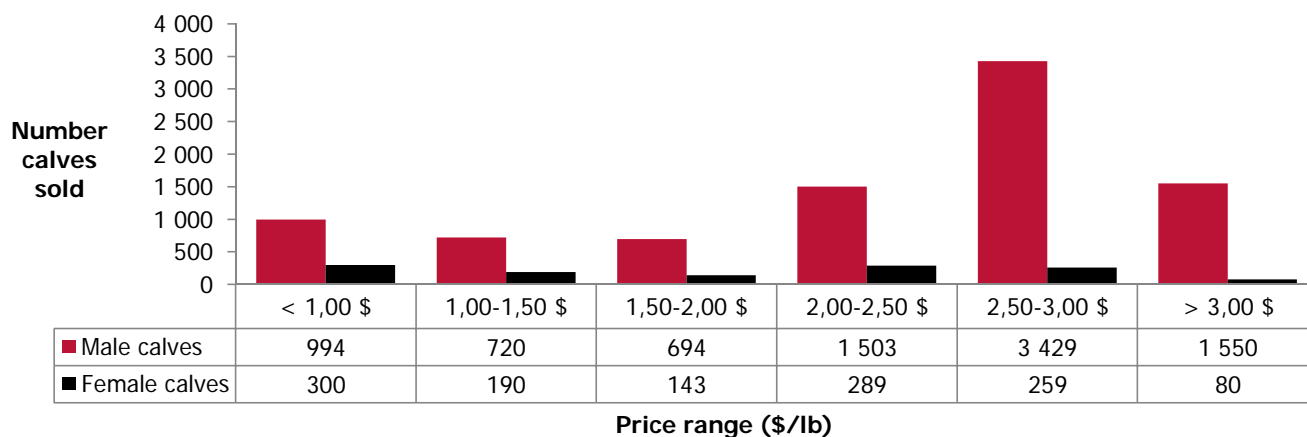

Calves sold in Quebec live animal auctions

Holstein, other milk breeds and crossbreeds dairy-butcher calves

	Weights	Male		Female		Total male-female	
		Head	\$/lb	Head	\$/lb	Head	\$/lb
Holstein	< 90 lb	912	1,11 \$	286	0,92 \$	1 198	1,06 \$
	90-120 lb	6 390	2,42 \$	743	2,05 \$	7 133	2,38 \$
	120-140 lb	1 231	2,54 \$	102	2,20 \$	1 333	2,51 \$
	> 140 lb	357	1,73 \$	130	1,23 \$	487	1,59 \$
	Total	8 890	2,27 \$	1 261	1,72 \$	10 151	2,20 \$
Other milk breeds		184	1,32 \$	34	1,30 \$	218	1,32 \$
Crossbreeds dairy-butcher		416	2,95 \$	217	2,60 \$	633	2,83 \$
TOTAL		9 490	2,28 \$	1 512	1,83 \$	11 002	2,22 \$

Holstein calves sold by price range (all weights and all categories)

Holstein calves - Good males (90-120 lb) - Daily average price