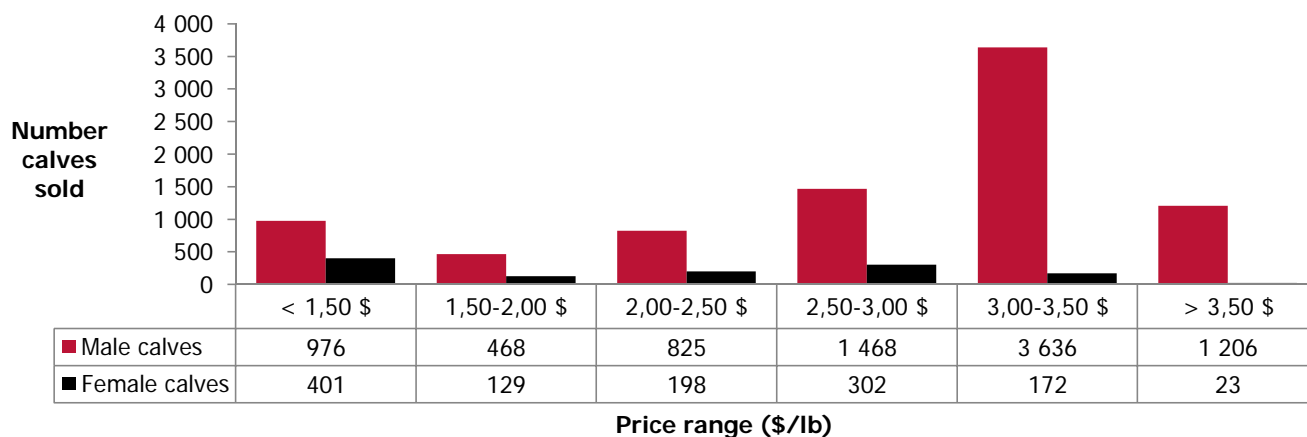

Calves sold in Quebec live animal auctions

Holstein, other milk breeds and crossbreeds dairy-butcher calves

	Weights	Male		Female		Total male-female	
		Head	\$/lb	Head	\$/lb	Head	\$/lb
Holstein	< 90 lb	743	1,64 \$	276	1,30 \$	1 019	1,55 \$
	90-120 lb	6 285	2,90 \$	697	2,36 \$	6 982	2,84 \$
	120-140 lb	1 224	2,88 \$	93	2,10 \$	1 317	2,82 \$
	> 140 lb	327	1,83 \$	159	1,14 \$	486	1,61 \$
	Total	8 579	2,74 \$	1 225	1,95 \$	9 804	2,64 \$
Other milk breeds		176	1,64 \$	33	1,46 \$	209	1,61 \$
Crossbreeds dairy-butcher		425	3,34 \$	264	3,04 \$	689	3,23 \$
TOTAL		9 180	2,75 \$	1 522	2,13 \$	10 702	2,66 \$

Holstein calves sold by price range (all weights and all categories)

Holstein calves - Good males (90-120 lb) - Daily average price